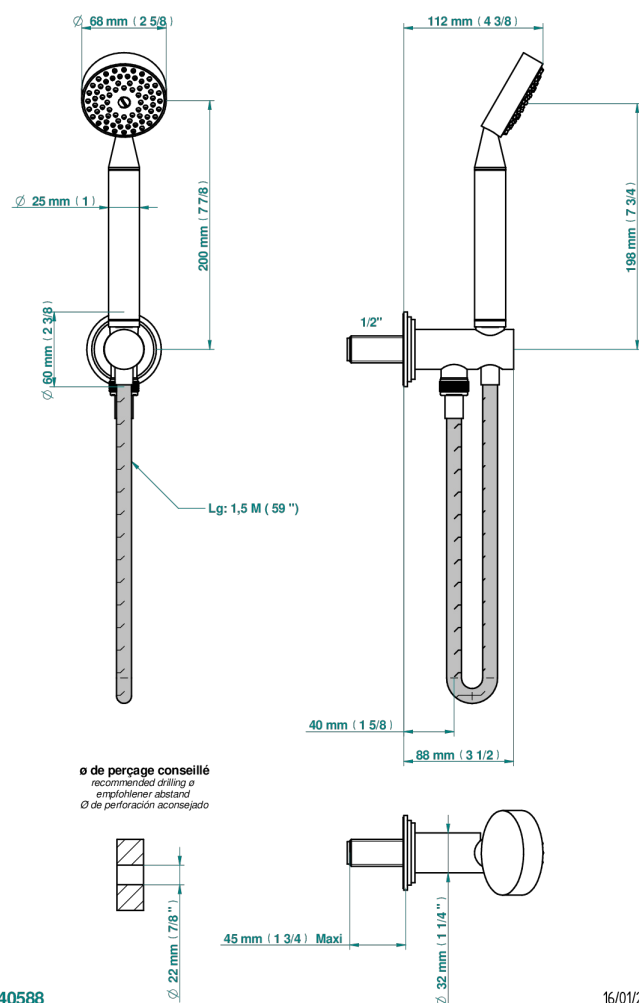

FAUBOURG WHITE PORCELAIN WITH LEVER

G2J-54

Wall mounted stylised handshower, hose and elbow with rest

40588

16/01/2020

CHARACTERISTIC

- Faubourg White Porcelain with lever
- Wall mounted stylised handshower, hose and elbow with rest

TECHNICAL SPECS

- Recommandé : 3 bars (max. 5 bars) - Advised : 43,5 psi (max. 72 psi)
- 9,5 l/min à 3 bars (2.5 gpm at 43.5 psi)

AVAILABLE FINITIONS

Antique nickel - H28
Black ceram - D30
Blush PVD - H62
Brass color PVD - H49
Brown bronze color PVD - F33
Gold color PVD - H52

Nickel color PVD - H55
Polished chrome (color finish) - A02
Polished chrome / Polished gold
(color finish) - G02
Polished gold (color finish) - F01
Polished nickel - B01
Soft gold - F30

Soft matt gold - F31
Umber PVD - H66