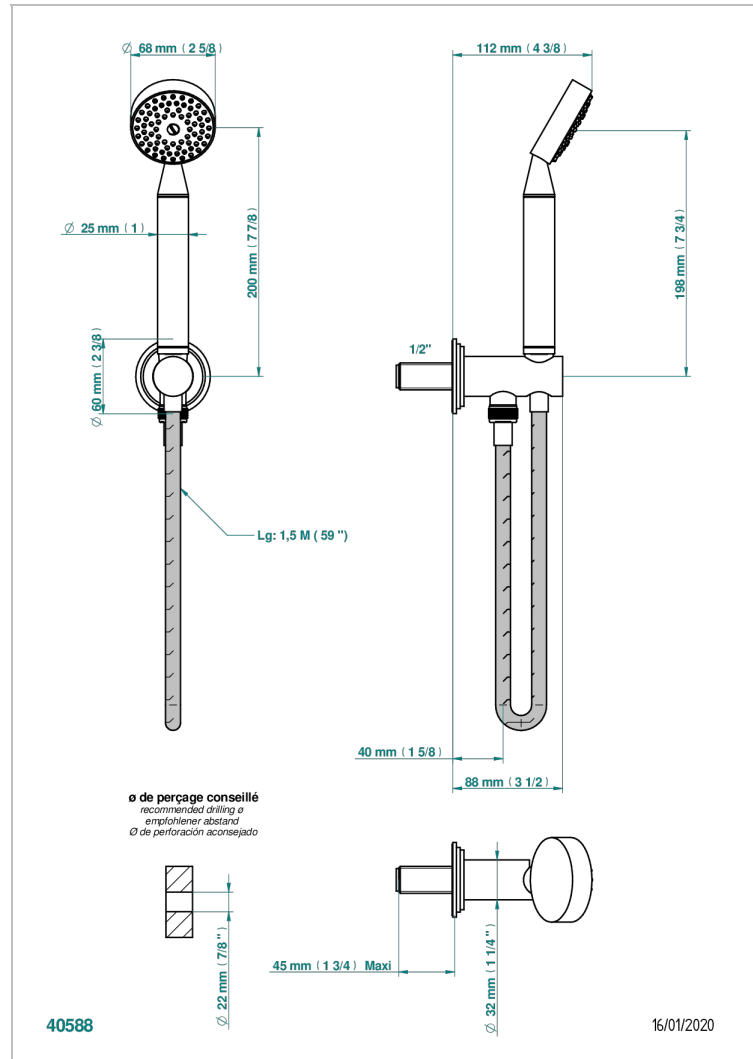

# LE 9 NERO MARQUINA

G2I-54

Wall mounted stylised handshower, hose and elbow with rest

## CHARACTERISTIC

- Le 9 Nero Marquina
- Wall mounted stylised handshower, hose and elbow with rest