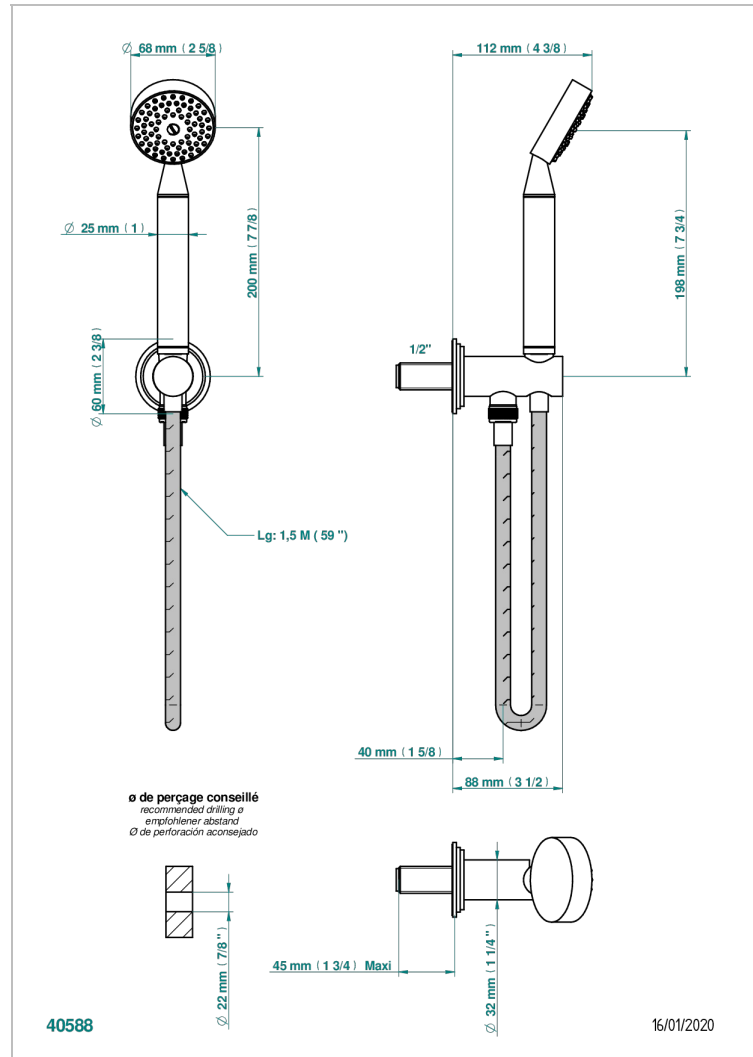

# LE 9 HOWLITE

G2H-54

Wall mounted stylised handshower, hose and elbow with rest

## CHARACTERISTIC

- Le 9 Howlite
- Wall mounted stylised handshower, hose and elbow with rest