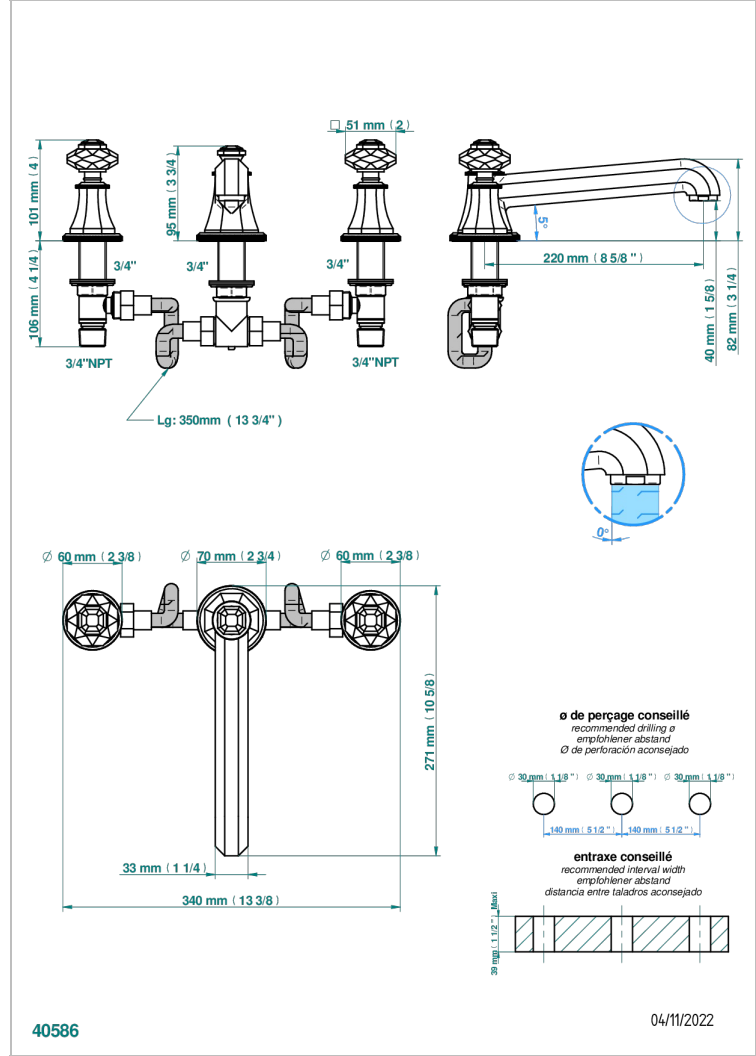

TRADITION CRYSTAL

A59-25SGUS

Roman tub set with 3/4" valves

40586

04/11/2022

CHARACTERISTIC

- Tradition Crystal
- Roman tub set with 3/4" valves

AVAILABLE FINITIONS