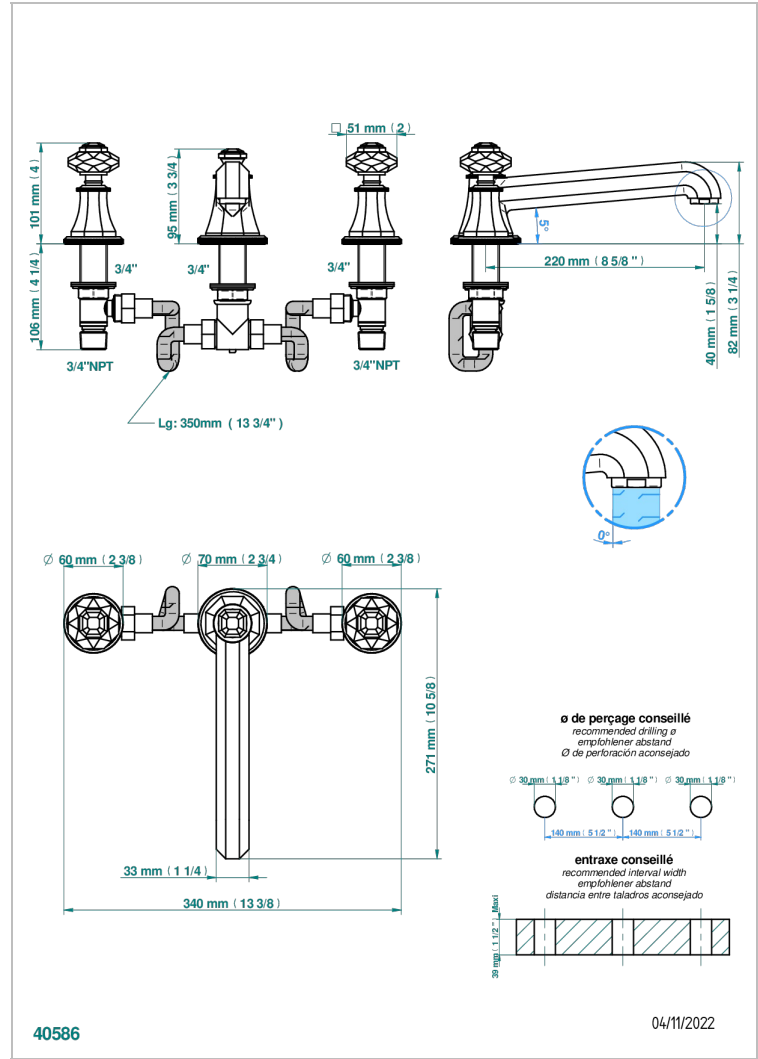

TRADITION CRYSTAL

A59-25SG

Rim mounted 3-hole bath mixer, super goliath spout

THG[®]
PARIS

CHARACTERISTIC

- ACS : 18ACCLY403
- NF : NF EN 200 - IID/A - Chrome

STANDARDS

AVAILABLE FINITIONS