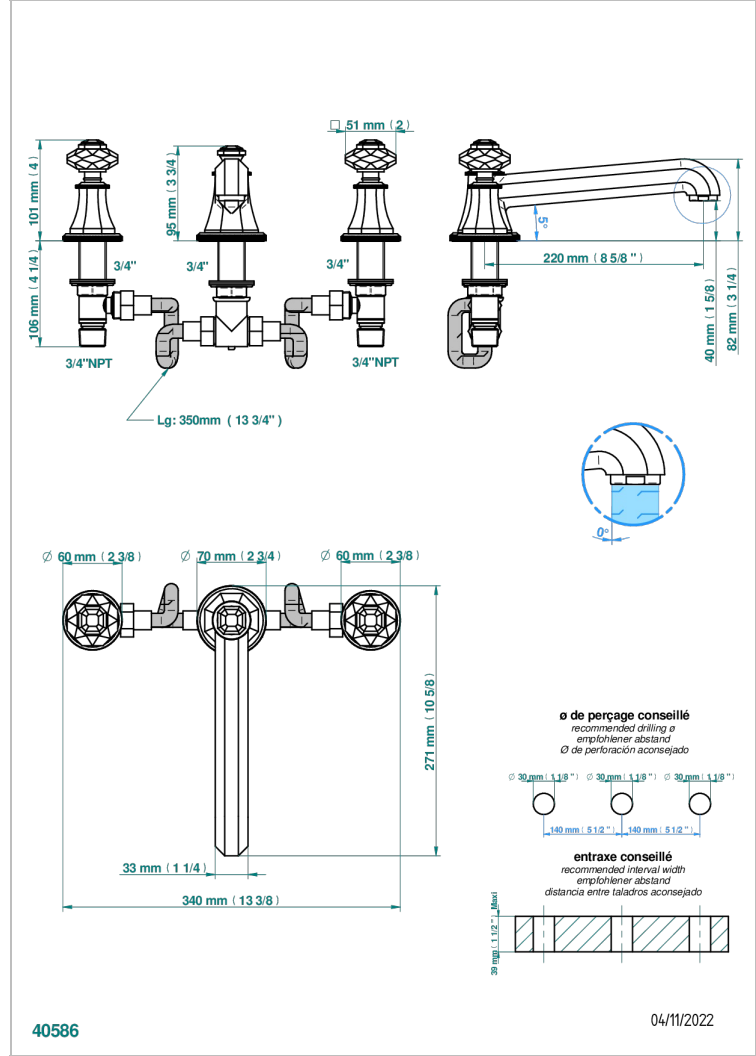

TRADITION CRYSTAL

A59-25SG

Rim mounted 3-hole bath mixer, super goliath spout

THG[®]
PARIS

CHARACTERISTIC

- ACS : 18ACCLY403
- NF : NF EN 200 - IID/A - Chrome

STANDARDS

AVAILABLE FINITIONS