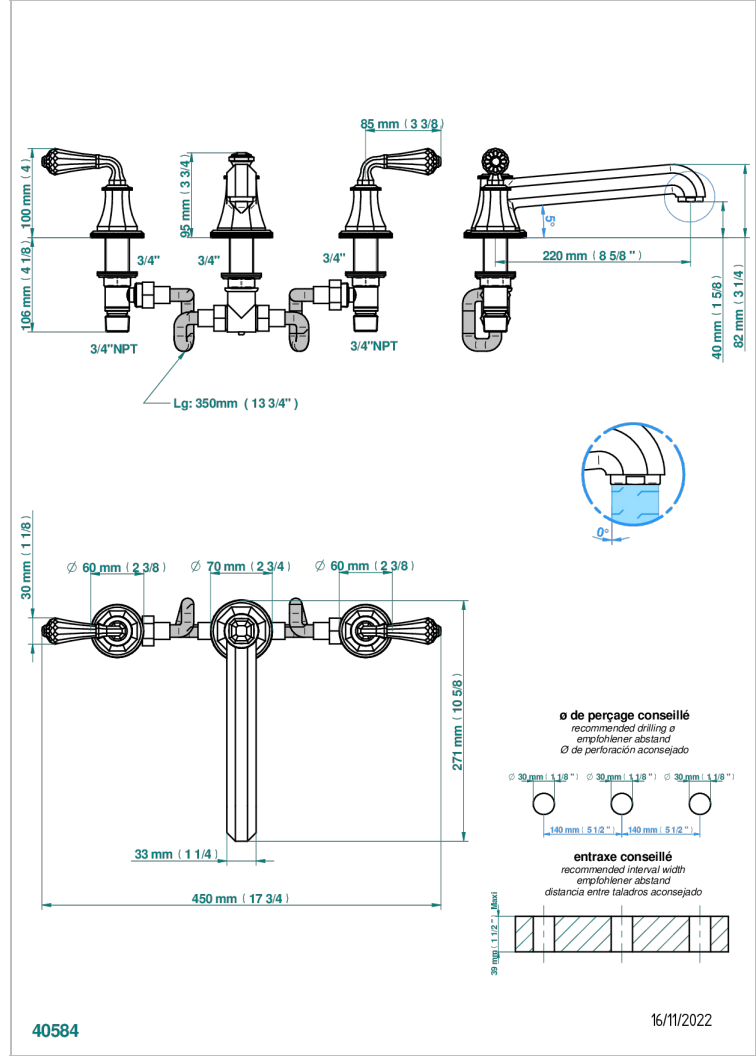

ART DECO CRYSTAL

A56-25SG

Rim mounted 3-hole bath mixer, super goliath spout

CHARACTERISTIC

- ACS : 18ACCLY403
- NF : NF EN 200 - IID/A - Chrome

STANDARDS

AVAILABLE FINITIONS

- | | | | | |
|------------------------------|-----------------------------------|----------------------------------|--|--|
| Antique nickel - H28 | Graphite PVD - H64 | Matt chrome - C02 | Natural smoked Brass - A13 | Soft gold - F30 |
| Black ceram - D30 | Lacquered light bronze - D01 | Matt gold - F07 | Nickel color PVD - H55 | Soft matt gold - F31 |
| Blush PVD - H62 | Matt Umber PVD - H67 | Matt gold color PVD - H53 | Polished chrome (color finish) - A02 | Umber PVD - H66 |
| Brass color PVD - H49 | Matt blush PVD - H60 | Matt graphite PVD - H65 | Polished chrome / Polished gold (color finish) - G02 | Varnished matt antique red copper (color finish) - H07 |
| Brown bronze color PVD - F33 | Matt brass color PVD - H50 | Matt nickel (color finish) - C01 | Polished gold (color finish) - F01 | |
| Gold color PVD - H52 | Matt brown bronze color PVD - F34 | Matt nickel color PVD - H56 | Polished nickel - B01 | |