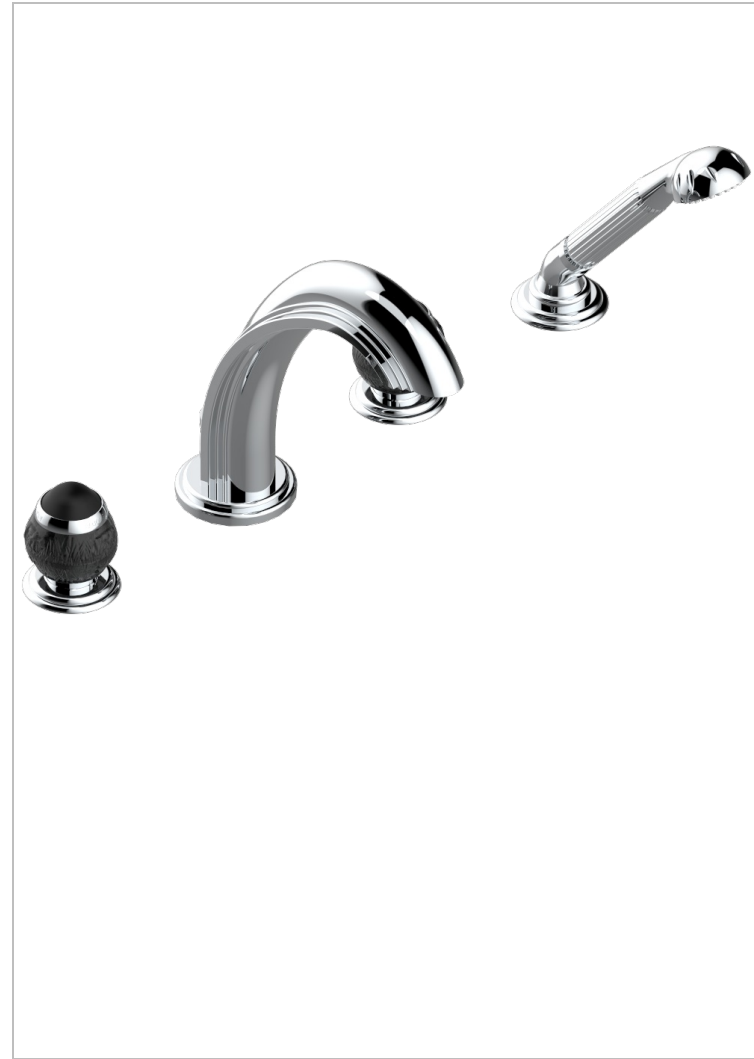

# PANTHERE BLACK CRYSTAL

A2K-112BG

Rim mounted 4-hole bath/shower mixer, diverter to goliath spout

THG<sup>®</sup>  
PARIS

## CHARACTERISTIC

- ACS : 18ACCLY473
- DVGW : DW-6501CO0476
- NF : NF EN 200 - IID/A - Chrome

## AVAILABLE FINITIONS

Antique nickel - H28  
Black ceram - D30  
Blush PVD - H62  
Brass color PVD - H49  
Brown bronze color PVD - F33  
Gold color PVD - H52

Graphite PVD - H64  
Lacquered light bronze - D01  
Matt Umber PVD - H67  
Matt blush PVD - H60  
Matt brass color PVD - H50  
Matt brown bronze color PVD - F34