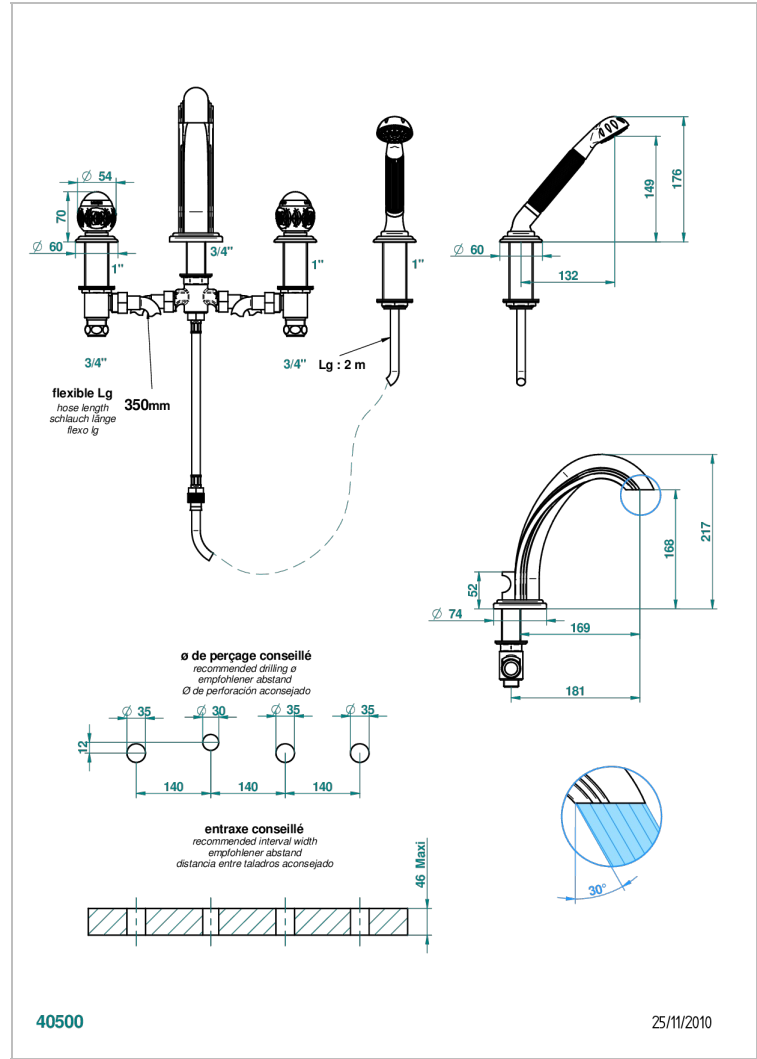

# PANTHERE BLACK CRYSTAL

A2K-112BG

Rim mounted 4-hole bath/shower mixer, diverter to goliath spout

THG<sup>®</sup>  
PARIS

## CHARACTERISTIC

- ACS : 18ACCLY473
- DVGW : DW-6501CO0476
- NF : NF EN 200 - IID/A - Chrome