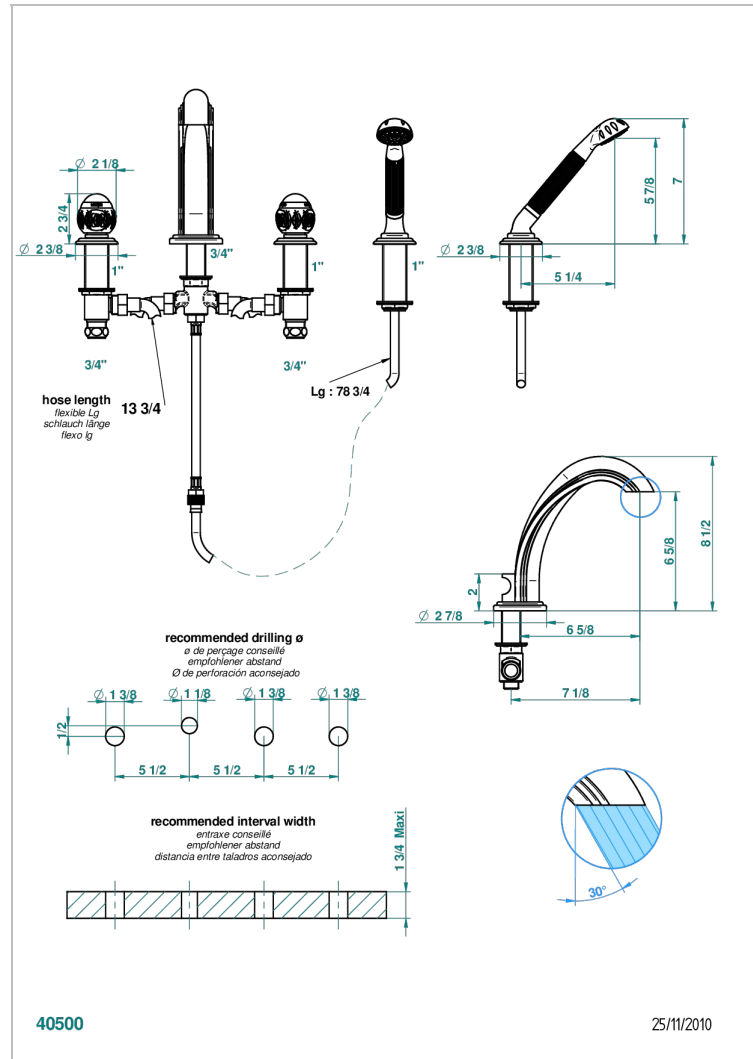

# PANTHERE BLACK CRYSTAL

A2K-112BG

Rim mounted 4-hole bath/shower mixer, diverter to goliath spout

THG<sup>®</sup>  
PARIS

## CHARACTERISTIC

- ACS : 18ACCLY473
- DVGW : DW-6501CO0476
- NF : NF EN 200 - IID/A - Chrome