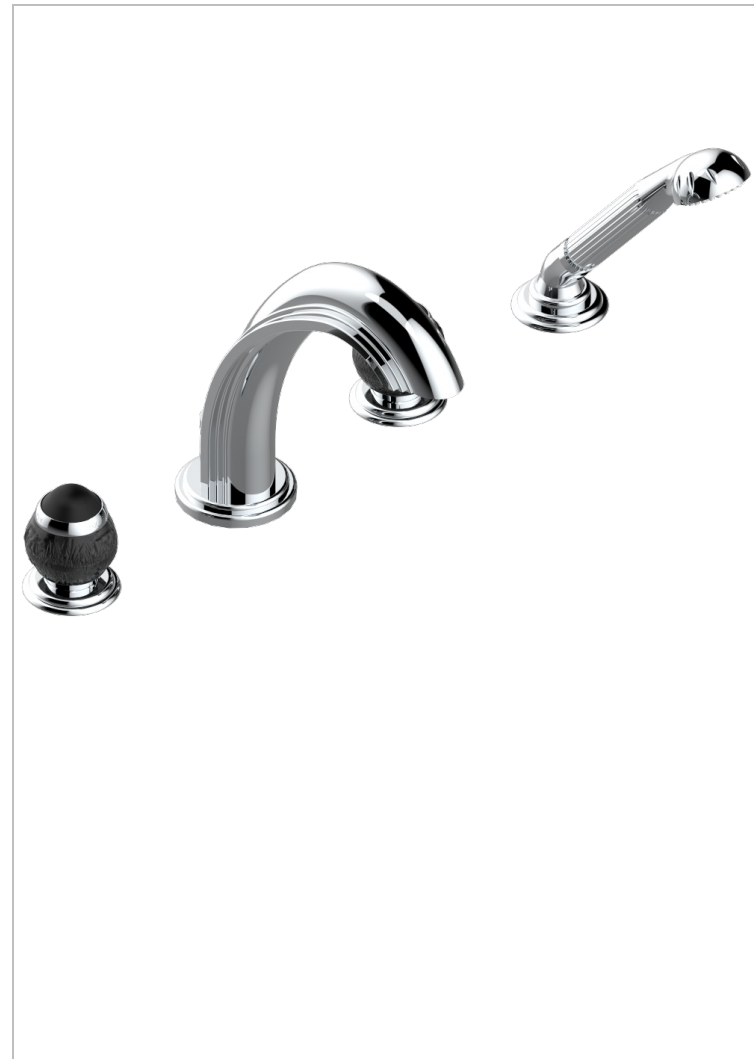

# PANTHERE BLACK CRYSTAL

A2K-112BG

Rim mounted 4-hole bath/shower mixer, diverter to goliath spout

THG<sup>®</sup>  
PARIS

## CHARACTERISTIC

- ACS : 18ACCLY473
- DVGW : DW-6501CO0476
- NF : NF EN 200 - IID/A - Chrome

## AVAILABLE FINITIONS

Antique nickel - H28  
Black ceram - D30  
Blush PVD - H62  
Brass color PVD - H49  
Brown bronze color PVD - F33  
Gold color PVD - H52

Graphite PVD - H64  
Lacquered light bronze - D01  
Matt Umber PVD - H67  
Matt blush PVD - H60  
Matt brass color PVD - H50  
Matt brown bronze color PVD - F34