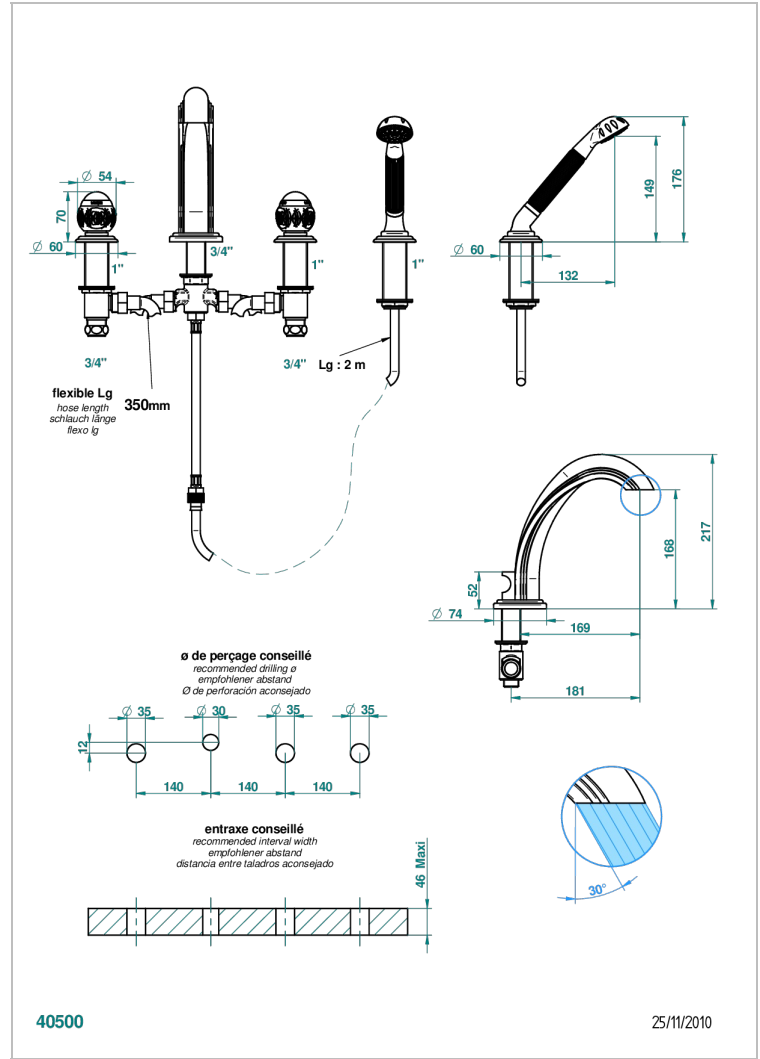

PANTHERE BLACK CRYSTAL

A2K-112BG

Rim mounted 4-hole bath/shower mixer, diverter to goliath spout

THG[®]
PARIS

CHARACTERISTIC

- ACS : 18ACCLY473
- DVGW : DW-6501CO0476
- NF : NF EN 200 - IID/A - Chrome

STANDARDS

AVAILABLE FINITIONS

Antique nickel - H28
Black ceram - D30
Blush PVD - H62
Brass color PVD - H49
Brown bronze color PVD - F33
Gold color PVD - H52

Graphite PVD - H64
Lacquered light bronze - D01
Matt Umber PVD - H67
Matt blush PVD - H60
Matt brass color PVD - H50
Matt brown bronze color PVD - F34