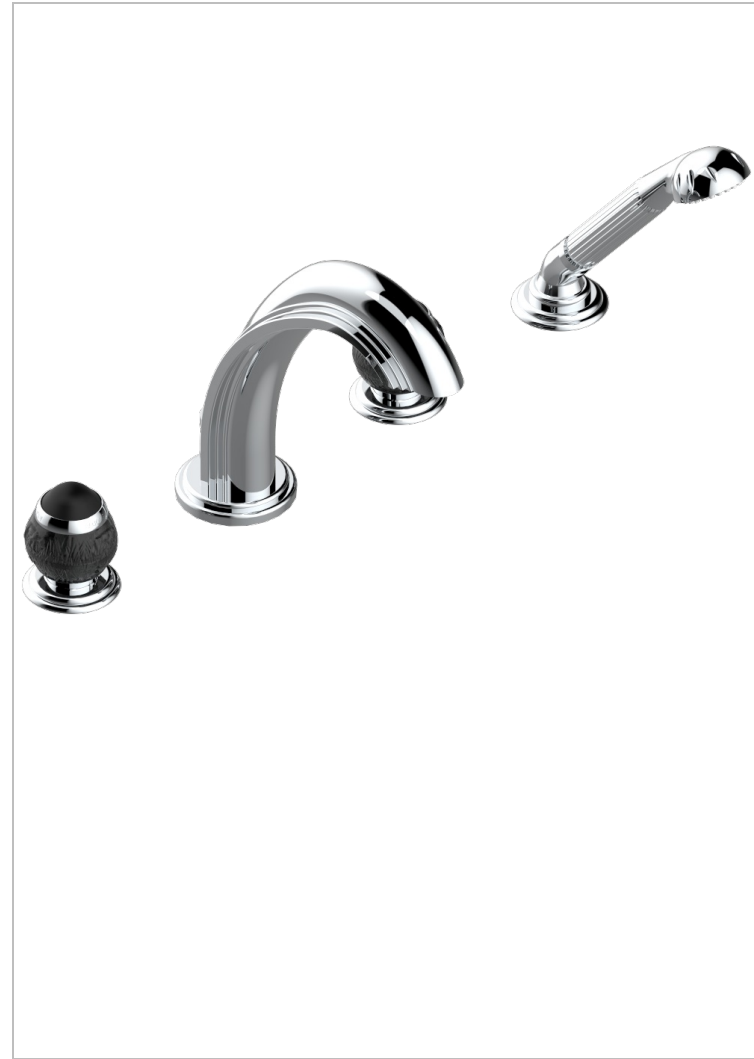

PANTHERE BLACK CRYSTAL

A2K-112BG

Rim mounted 4-hole bath/shower mixer, diverter to goliath spout

THG[®]
PARIS

CHARACTERISTIC

- ACS : 18ACCLY473
- DVGW : DW-6501CO0476
- NF : NF EN 200 - IID/A - Chrome

STANDARDS

AVAILABLE FINITIONS

Antique nickel - H28
Black ceram - D30
Blush PVD - H62
Brass color PVD - H49
Brown bronze color PVD - F33
Gold color PVD - H52

Graphite PVD - H64
Lacquered light bronze - D01
Matt Umber PVD - H67
Matt blush PVD - H60
Matt brass color PVD - H50
Matt brown bronze color PVD - F34