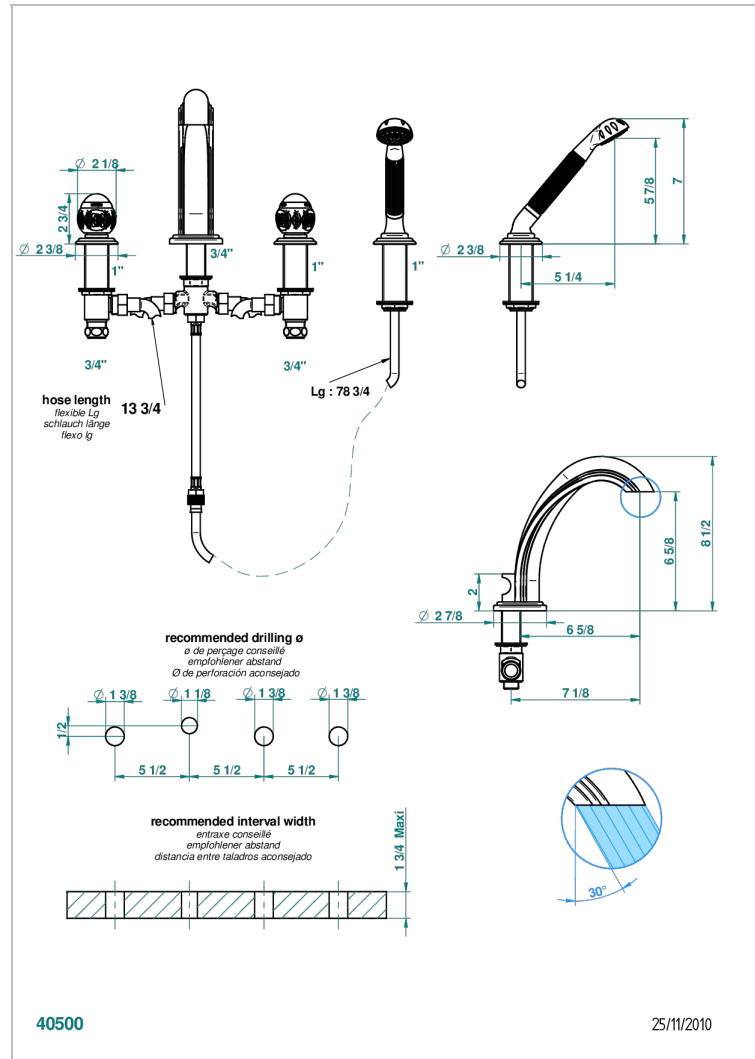

PANTHERE BLACK CRYSTAL

A2K-112BG

Rim mounted 4-hole bath/shower mixer, diverter to goliath spout

CHARACTERISTIC

- ACS : 18ACCLY473
- DVGW : DW-6501CO0476
- NF : NF EN 200 - IID/A - Chrome

STANDARDS

AVAILABLE FINITIONS