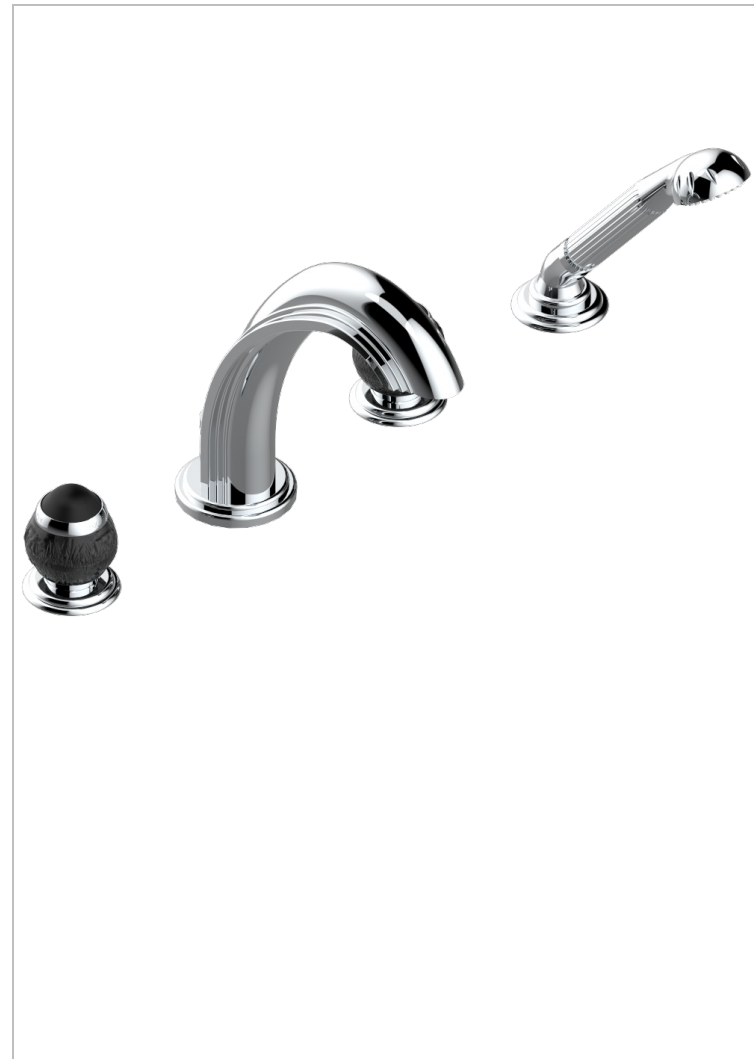

PANTHERE BLACK CRYSTAL

A2K-112BG

Rim mounted 4-hole bath/shower mixer, diverter to goliath spout

CHARACTERISTIC

- ACS : 18ACCLY473
- DVGW : DW-6501CO0476
- NF : NF EN 200 - IID/A - Chrome

STANDARDS

AVAILABLE FINITIONS

Antique nickel - H28
Black ceram - D30
Blush PVD - H62
Brass color PVD - H49
Brown bronze color PVD - F33
Gold color PVD - H52

Graphite PVD - H64
Lacquered light bronze - D01
Matt Umber PVD - H67
Matt blush PVD - H60
Matt brass color PVD - H50
Matt brown bronze color PVD - F34