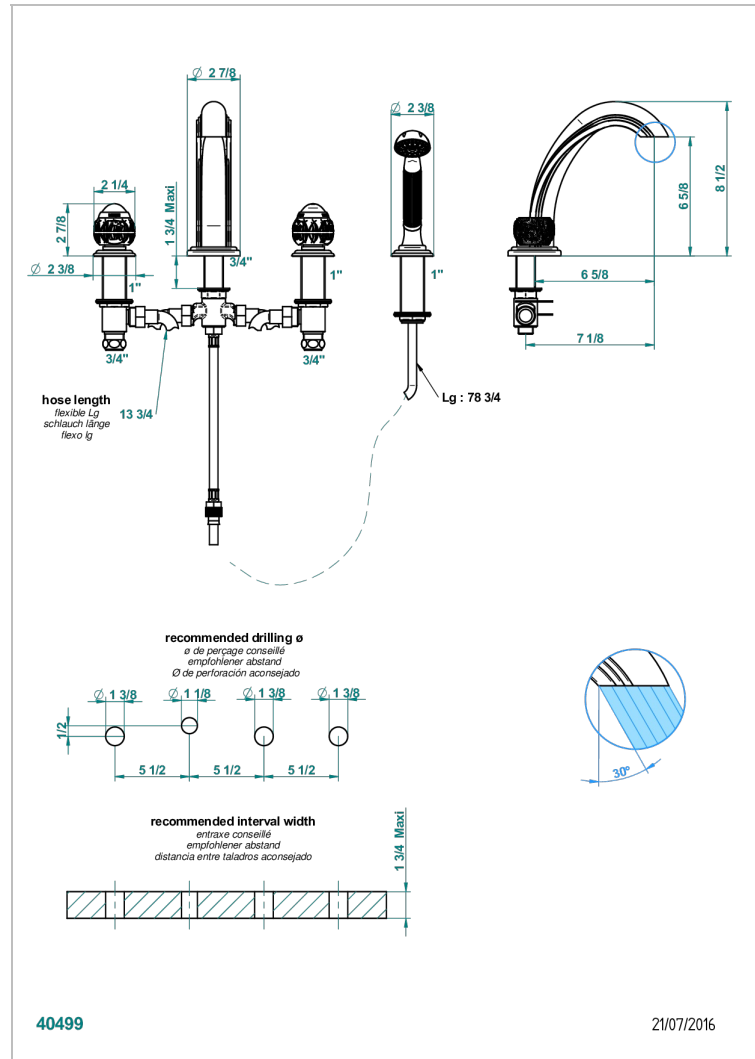

PANTHERE CLEAR CRYSTAL

A2H-112BG

Rim mounted 4-hole bath/shower mixer, diverter to goliath spout

THG[®]
PARIS

CHARACTERISTIC

- ACS : 18ACCLY473
- DVGW : DW-6501CO0476
- NF : NF EN 200 - IID/A - Chrome

STANDARDS