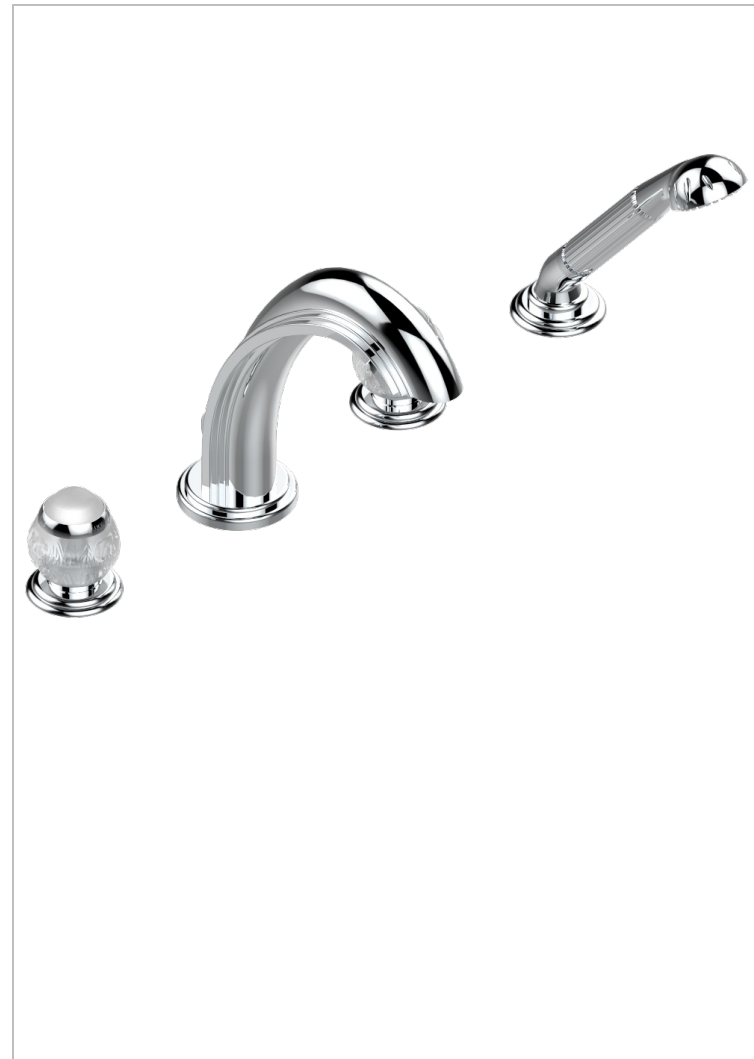

PANTHERE CLEAR CRYSTAL

A2H-112BG

Rim mounted 4-hole bath/shower mixer, diverter to goliath spout

THG[®]
PARIS

CHARACTERISTIC

- ACS : 18ACCLY473
- DVGW : DW-6501CO0476
- NF : NF EN 200 - IID/A - Chrome

STANDARDS

AVAILABLE FINITIONS

Antique nickel - H28
Black ceram - D30
Blush PVD - H62
Brass color PVD - H49
Brown bronze color PVD - F33
Gold color PVD - H52

Graphite PVD - H64
Lacquered light bronze - D01
Matt Umber PVD - H67
Matt blush PVD - H60
Matt brass color PVD - H50
Matt brown bronze color PVD - F34

Matt chrome - C02
Matt gold - F07
Matt gold color PVD - H53
Matt graphite PVD - H65
Matt nickel (color finish) - C01
Matt nickel color PVD - H56

Nickel color PVD - H55
Polished chrome (color finish) - A02
Polished chrome / Polished gold (color finish) - G02
Polished gold (color finish) - F01
Polished nickel - B01
Soft gold - F30

Soft matt gold - F31
Umber PVD - H66
Varnished matt antique red copper (color finish) - H07