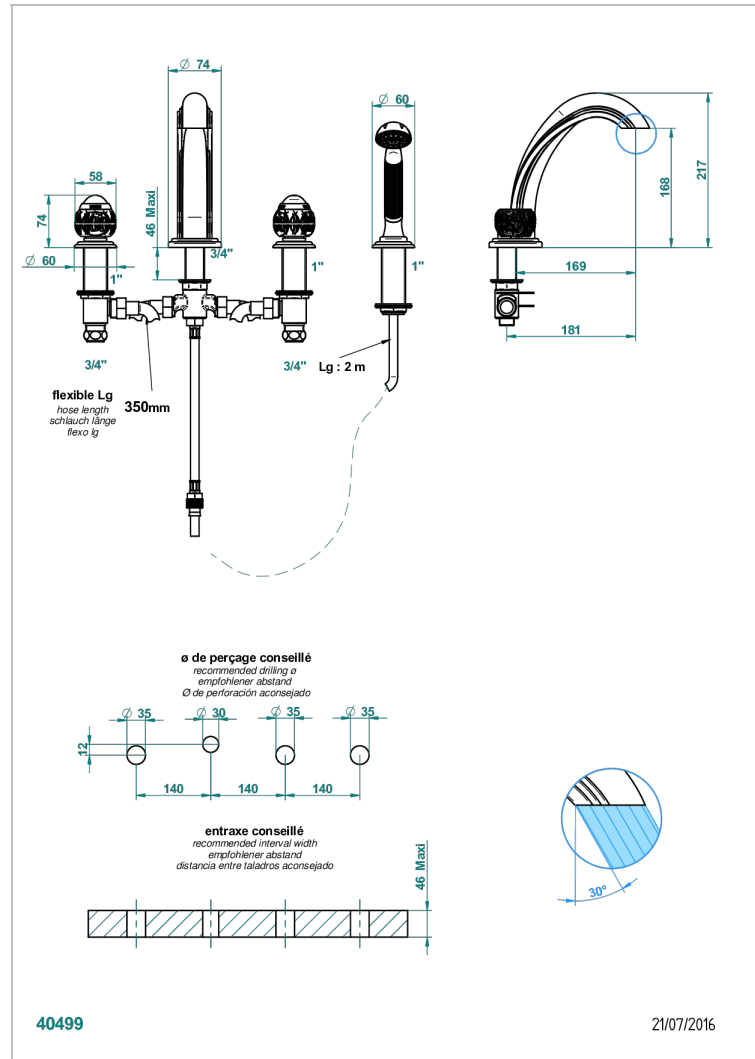

PANTHERE CLEAR CRYSTAL

A2H-112BG

Rim mounted 4-hole bath/shower mixer, diverter to goliath spout

THG[®]
PARIS

CHARACTERISTIC

- ACS : 18ACCLY473
- DVGW : DW-6501CO0476
- NF : NF EN 200 - IID/A - Chrome

STANDARDS