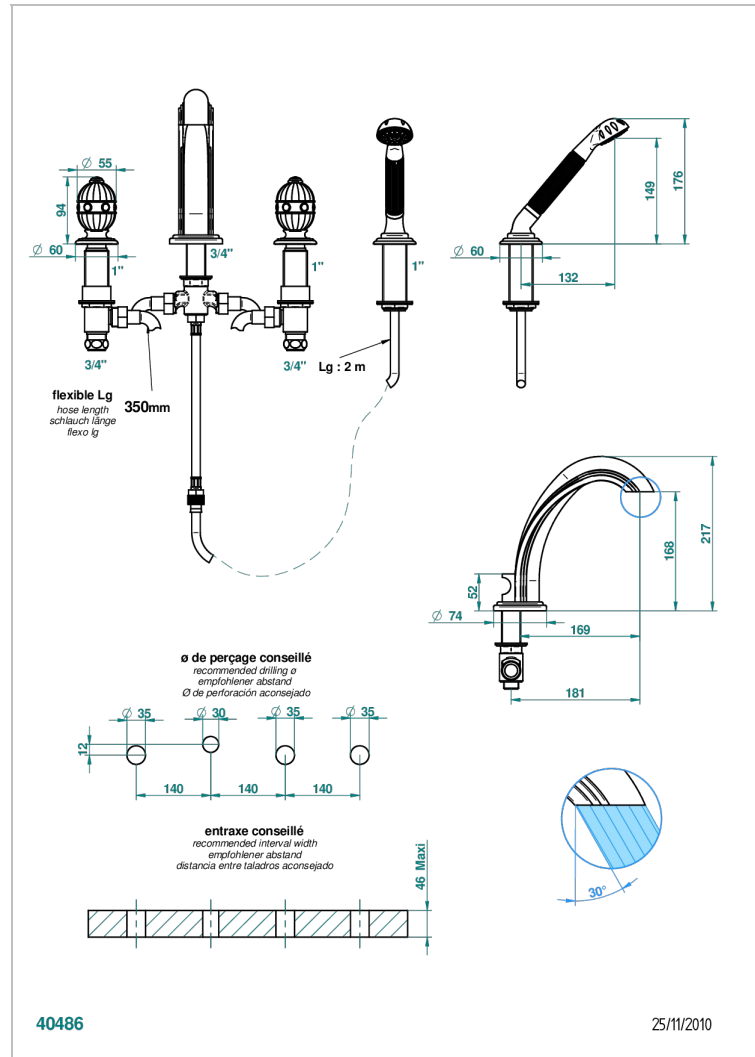

# AMBOISE BLACK ONYX

A1M-112BG

Rim mounted 4-hole bath/shower mixer, diverter to goliath spout

## CHARACTERISTIC

- ACS : 18ACCLY473
- DVGW : DW-6501CO0476
- NF : NF EN 200 - IID/A - Chrome