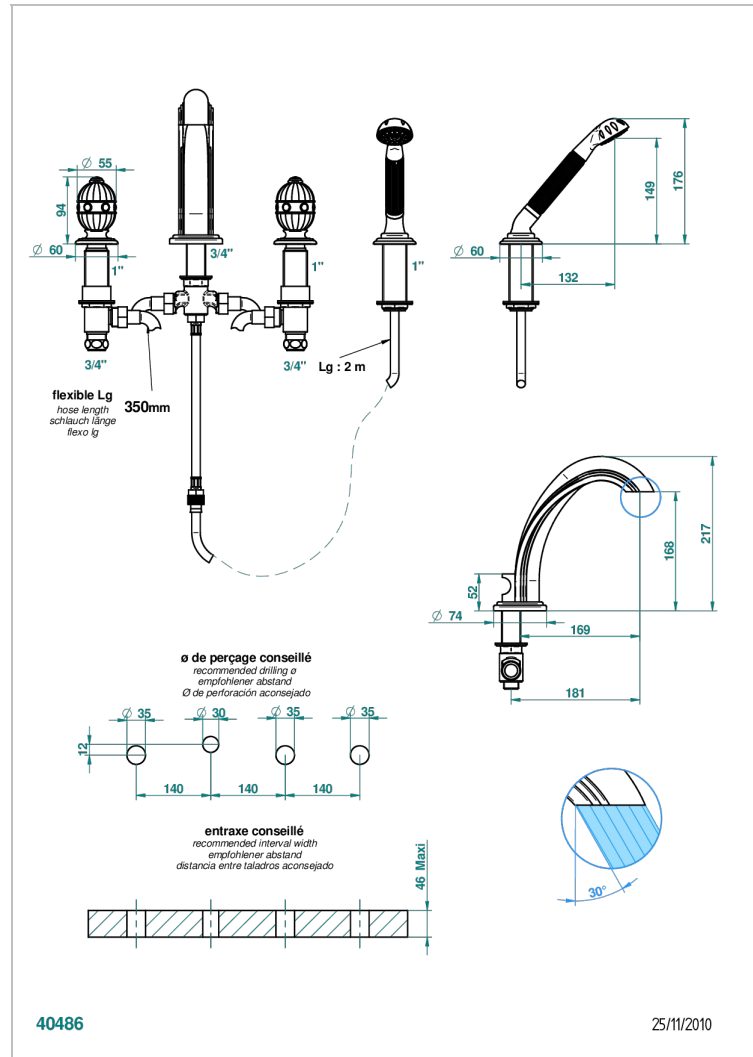

AMBOISE BLACK ONYX

A1M-112BG

Rim mounted 4-hole bath/shower mixer, diverter to goliath spout

CHARACTERISTIC

- ACS : 18ACCLY473
- DVGW : DW-6501CO0476
- NF : NF EN 200 - IID/A - Chrome

STANDARDS

AVAILABLE FINITIONS

Antique nickel - H28
Black ceram - D30
Blush PVD - H62
Brass color PVD - H49
Brown bronze color PVD - F33
Gold color PVD - H52

Graphite PVD - H64
Matt Umber PVD - H67
Matt blush PVD - H60
Matt brass color PVD - H50
Matt brown bronze color PVD - F34
Matt chrome - C02