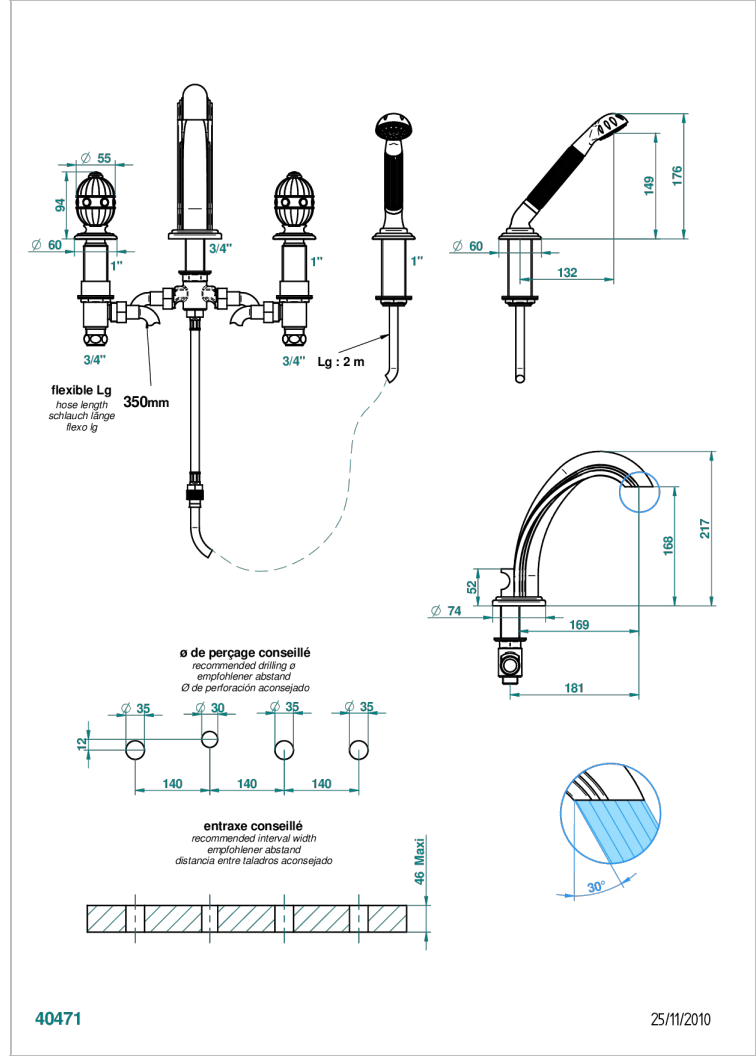

AMBOISE RED JASPER

A1L-112BG

Rim mounted 4-hole bath/shower mixer, diverter to goliath spout

CHARACTERISTIC

- ACS : 18ACCLY473
- DVGW : DW-6501CO0476
- NF : NF EN 200 - IID/A - Chrome

STANDARDS

AVAILABLE FINITIONS

Antique nickel - H28
Black ceram - D30
Blush PVD - H62
Brass color PVD - H49
Brown bronze color PVD - F33
Gold color PVD - H52

Graphite PVD - H64
Matt Umber PVD - H67
Matt blush PVD - H60
Matt brass color PVD - H50
Matt brown bronze color PVD - F34
Matt chrome - C02

Matt gold - F07
Matt gold color PVD - H53
Matt graphite PVD - H65
Matt nickel (color finish) - C01
Matt nickel color PVD - H56
Nickel color PVD - H55

Polished chrome (color finish) - A02
Polished chrome / Polished gold (color finish) - G02
Polished gold (color finish) - F01
Polished nickel - B01
Soft gold - F30
Soft matt gold - F31
Umber PVD - H66