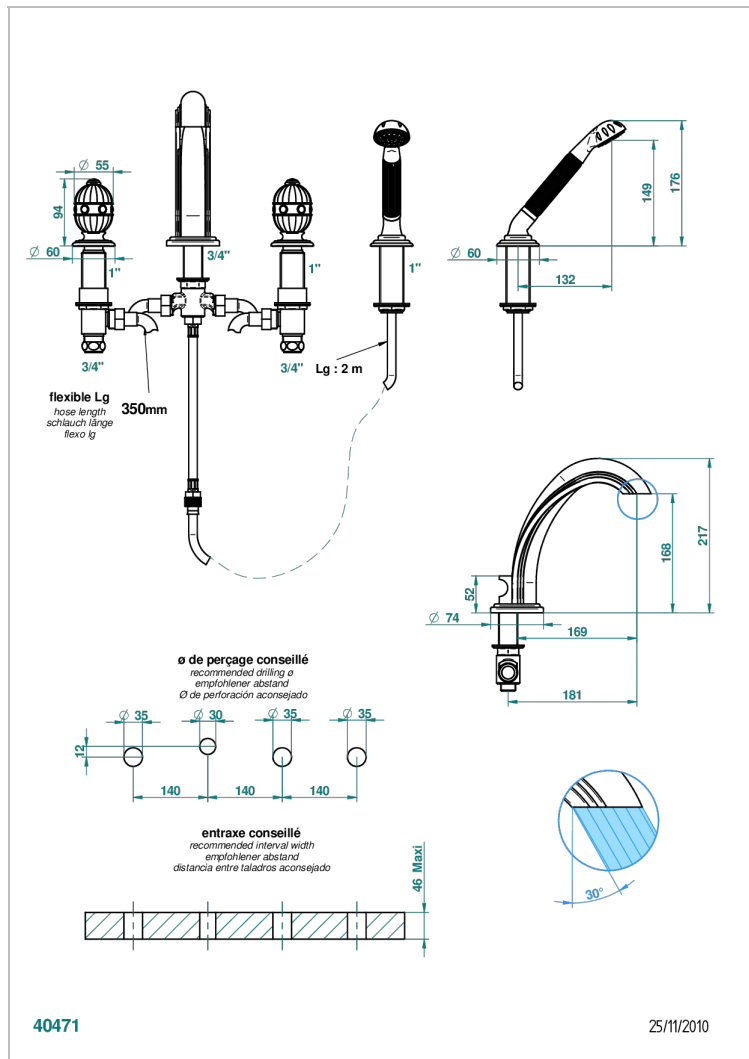

AMBOISE RED JASPER

A1L-112BG

Rim mounted 4-hole bath/shower mixer, diverter to goliath spout

THG[®]
PARIS

CHARACTERISTIC

- ACS : 18ACCLY473
- DVGW : DW-6501CO0476
- NF : NF EN 200 - IID/A - Chrome

STANDARDS

AVAILABLE FINITIONS

Antique nickel - H28
Black ceram - D30
Blush PVD - H62
Brass color PVD - H49
Brown bronze color PVD - F33
Gold color PVD - H52

Graphite PVD - H64
Matt Umber PVD - H67
Matt blush PVD - H60
Matt brass color PVD - H50
Matt brown bronze color PVD - F34
Matt chrome - C02