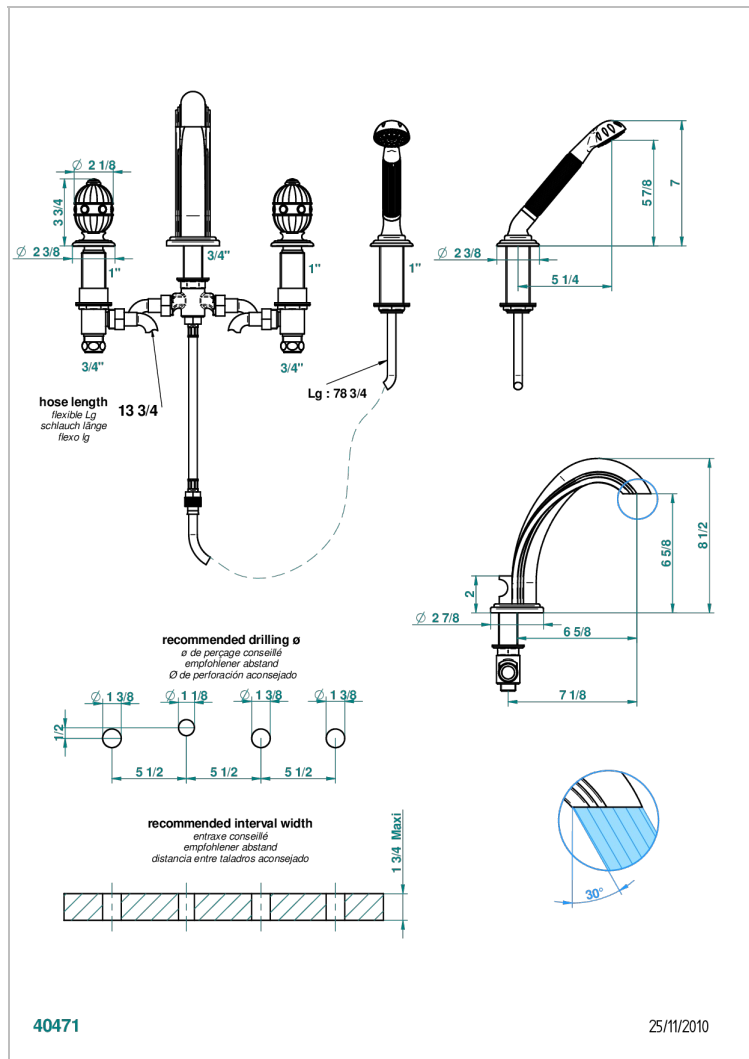

AMBOISE RED JASPER

A1L-112BG

Rim mounted 4-hole bath/shower mixer, diverter to goliath spout

CHARACTERISTIC

- ACS : 18ACCLY473
- DVGW : DW-6501CO0476
- NF : NF EN 200 - IID/A - Chrome

STANDARDS

AVAILABLE FINITIONS

Umber PVD - H66