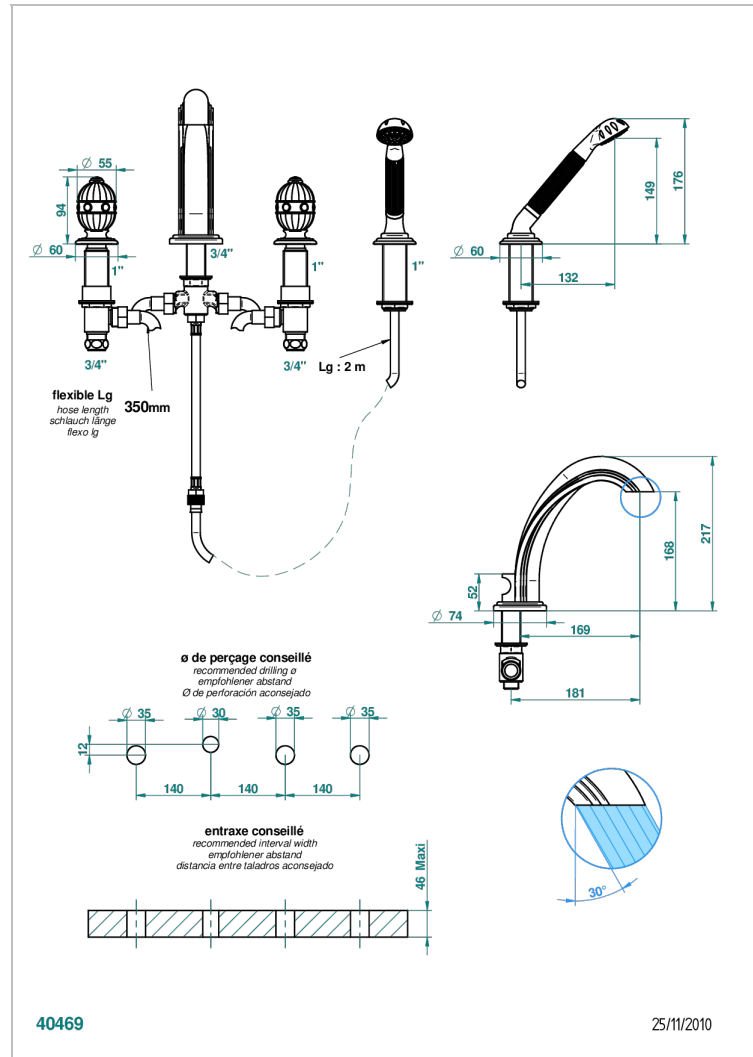

AMBOISE LAPIS LAZULI

A1K-112BG

Rim mounted 4-hole bath/shower mixer, diverter to goliath spout

THG[®]
PARIS

CHARACTERISTIC

- ACS : 18ACCLY473
- DVGW : DW-6501CO0476
- NF : NF EN 200 - IID/A - Chrome

STANDARDS

AVAILABLE FINITIONS

Antique nickel - H28
Black ceram - D30
Blush PVD - H62
Brass color PVD - H49
Brown bronze color PVD - F33
Gold color PVD - H52

Graphite PVD - H64
Matt Umber PVD - H67
Matt blush PVD - H60
Matt brass color PVD - H50
Matt brown bronze color PVD - F34
Matt chrome - C02