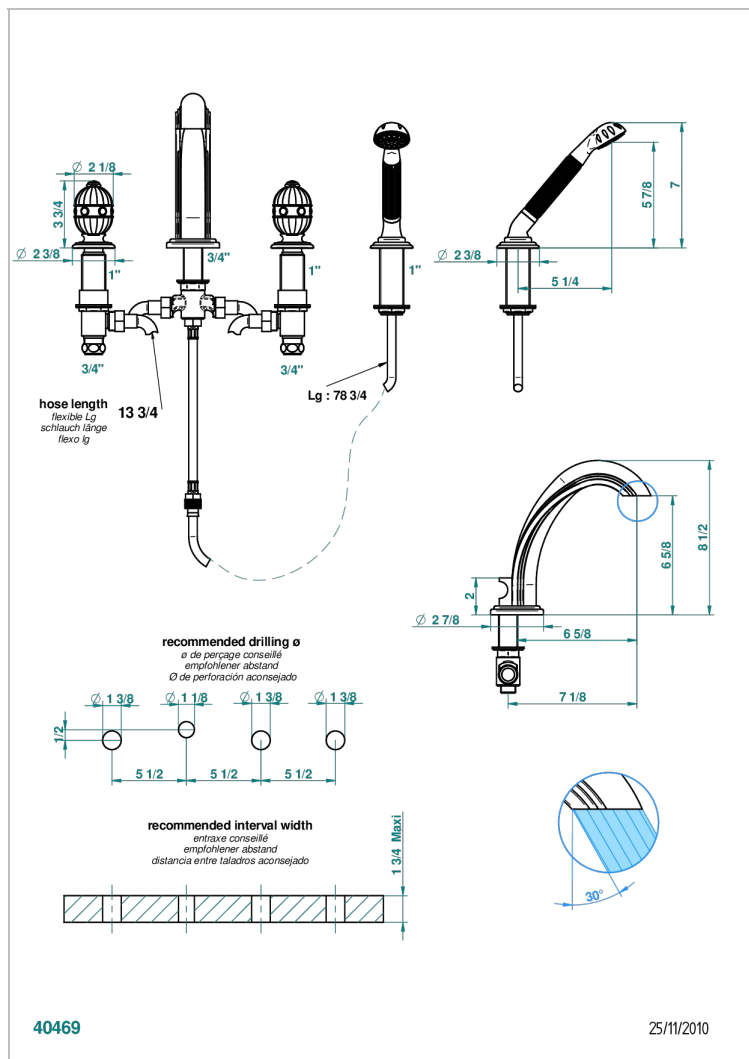

# AMBOISE LAPIS LAZULI

A1K-112BG

Rim mounted 4-hole bath/shower mixer, diverter to goliath spout

## CHARACTERISTIC

- ACS : 18ACCLY473
- DVGW : DW-6501CO0476
- NF : NF EN 200 - IID/A - Chrome