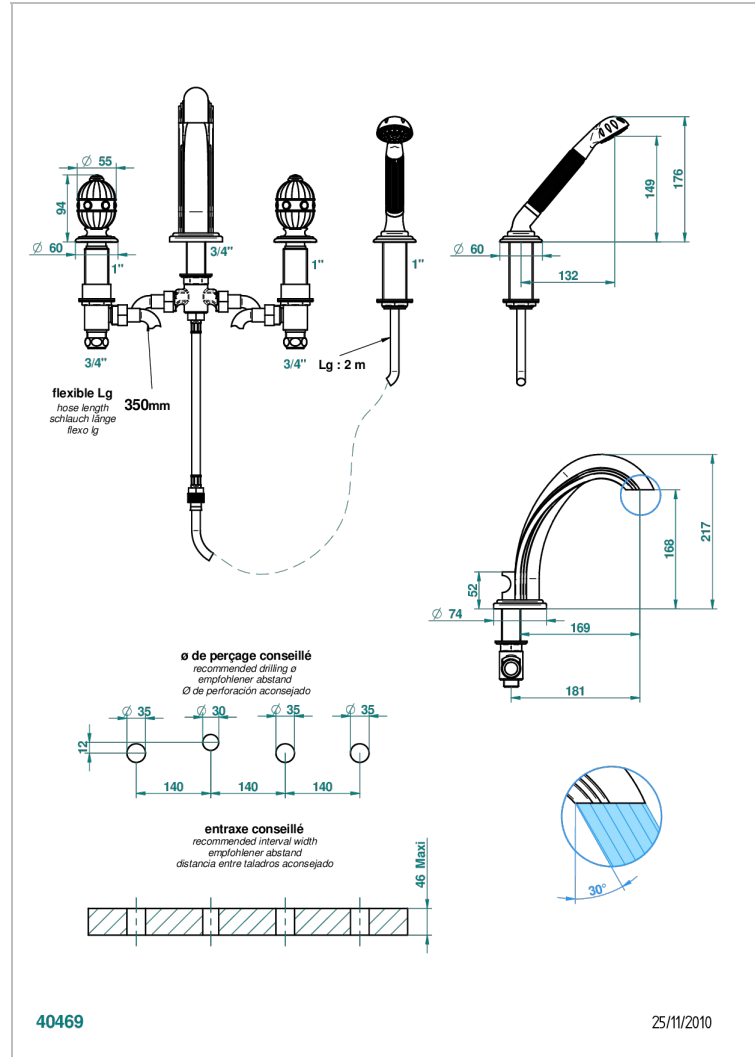

# AMBOISE LAPIS LAZULI

A1K-112BG

Rim mounted 4-hole bath/shower mixer, diverter to goliath spout

## CHARACTERISTIC

- ACS : 18ACCLY473
- DVGW : DW-6501CO0476
- NF : NF EN 200 - IID/A - Chrome