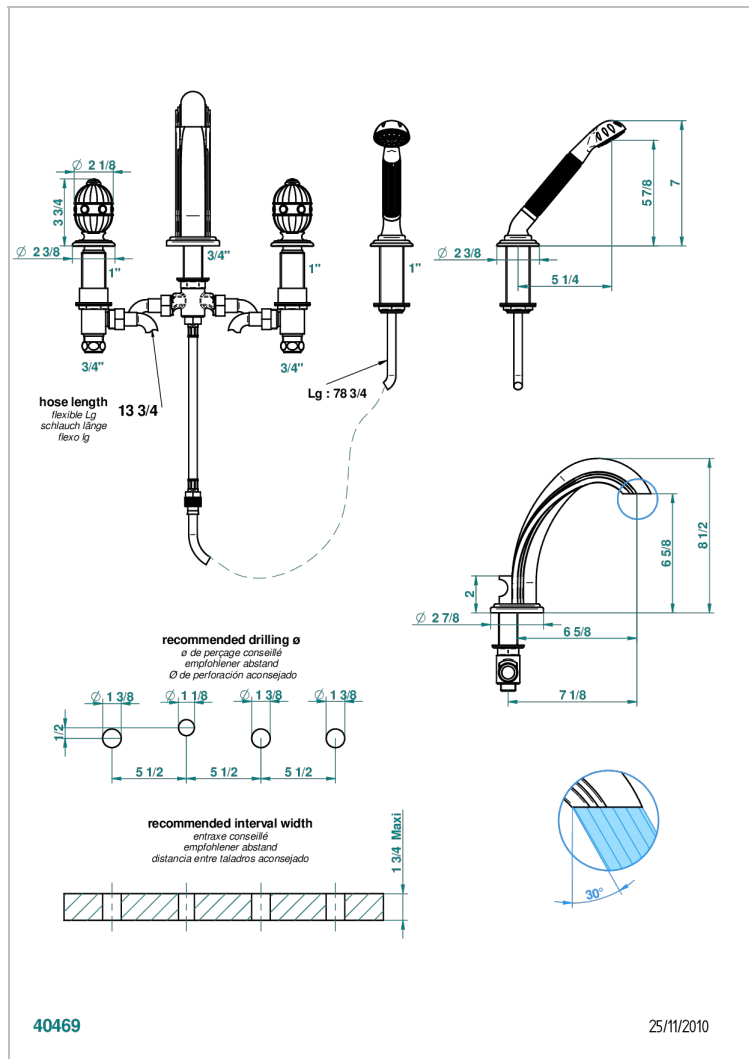

AMBOISE LAPIS LAZULI

A1K-112BG

Rim mounted 4-hole bath/shower mixer, diverter to goliath spout

CHARACTERISTIC

- ACS : 18ACCLY473
- DVGW : DW-6501CO0476
- NF : NF EN 200 - IID/A - Chrome

STANDARDS

AVAILABLE FINITIONS

Antique nickel - H28
Black ceram - D30
Blush PVD - H62
Brass color PVD - H49
Brown bronze color PVD - F33
Gold color PVD - H52

Graphite PVD - H64
Matt Umber PVD - H67
Matt blush PVD - H60
Matt brass color PVD - H50
Matt brown bronze color PVD - F34
Matt chrome - C02