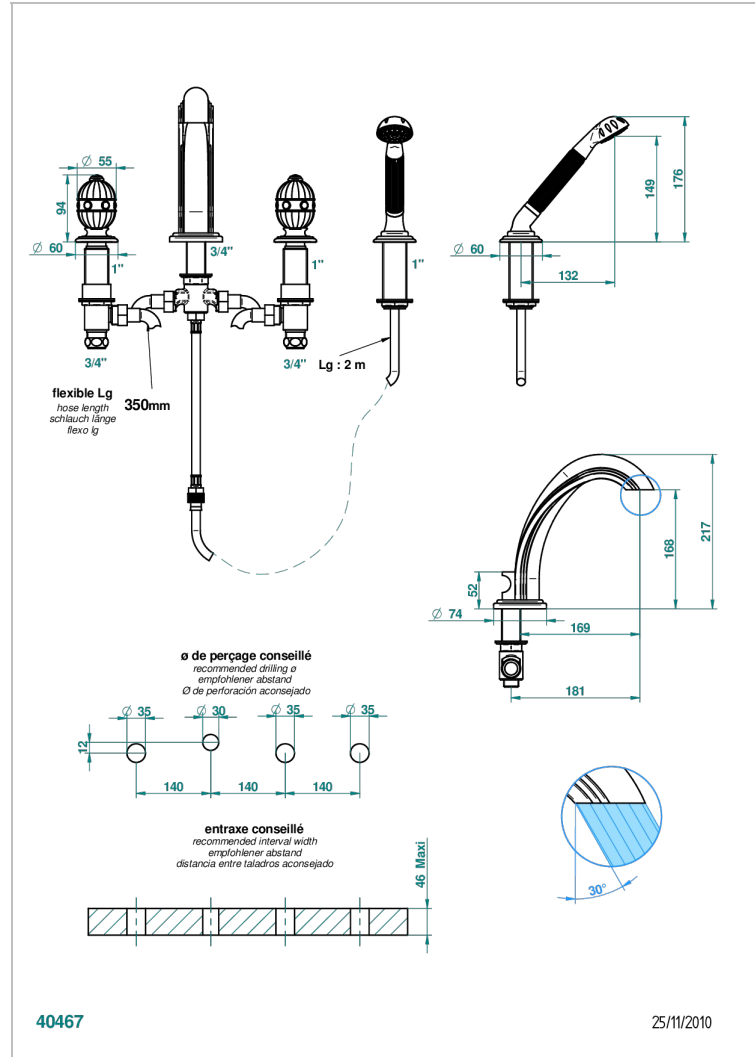

AMBOISE MALACHITE

A1J-112BG

Rim mounted 4-hole bath/shower mixer, diverter to goliath spout

CHARACTERISTIC

- ACS : 18ACCLY473
- DVGW : DW-6501CO0476
- NF : NF EN 200 - IID/A - Chrome

STANDARDS

AVAILABLE FINITIONS

Antique nickel - H28
Black ceram - D30
Blush PVD - H62
Brass color PVD - H49
Brown bronze color PVD - F33
Gold color PVD - H52

Graphite PVD - H64
Matt Umber PVD - H67
Matt blush PVD - H60
Matt brass color PVD - H50
Matt brown bronze color PVD - F34
Matt chrome - C02