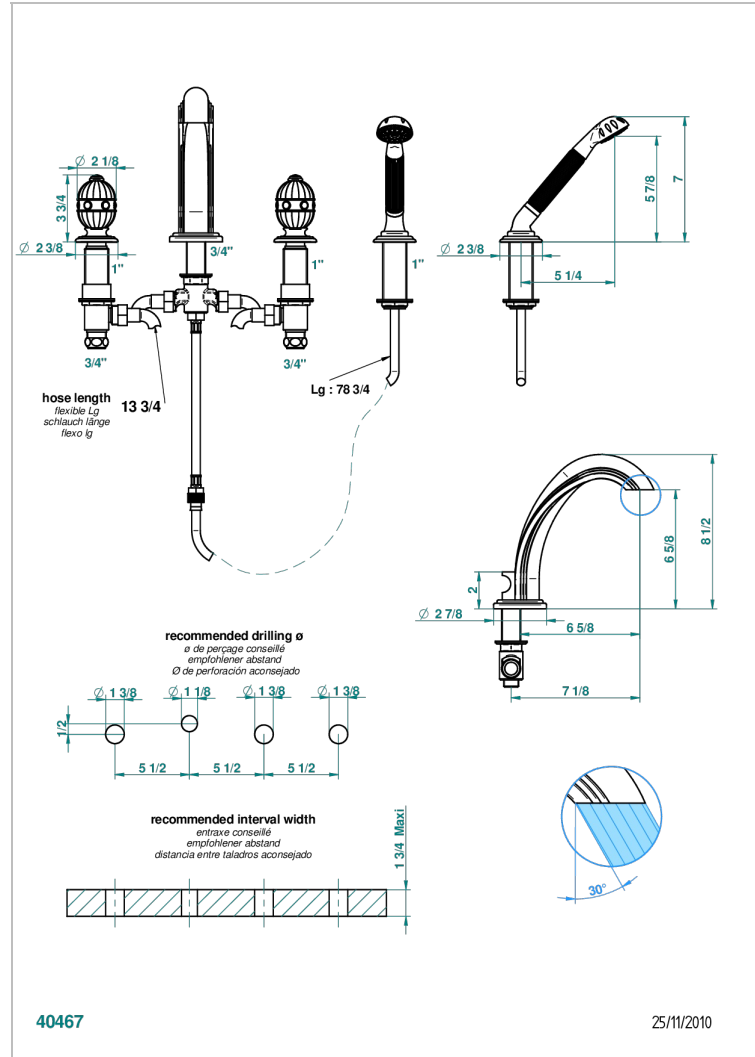

AMBOISE MALACHITE

A1J-112BG

Rim mounted 4-hole bath/shower mixer, diverter to goliath spout

CHARACTERISTIC

- ACS : 18ACCLY473
- DVGW : DW-6501CO0476
- NF : NF EN 200 - IID/A - Chrome

STANDARDS

AVAILABLE FINITIONS

Antique nickel - H28
Black ceram - D30
Blush PVD - H62
Brass color PVD - H49
Brown bronze color PVD - F33
Gold color PVD - H52

Graphite PVD - H64
Matt Umber PVD - H67
Matt blush PVD - H60
Matt brass color PVD - H50
Matt brown bronze color PVD - F34
Matt chrome - C02