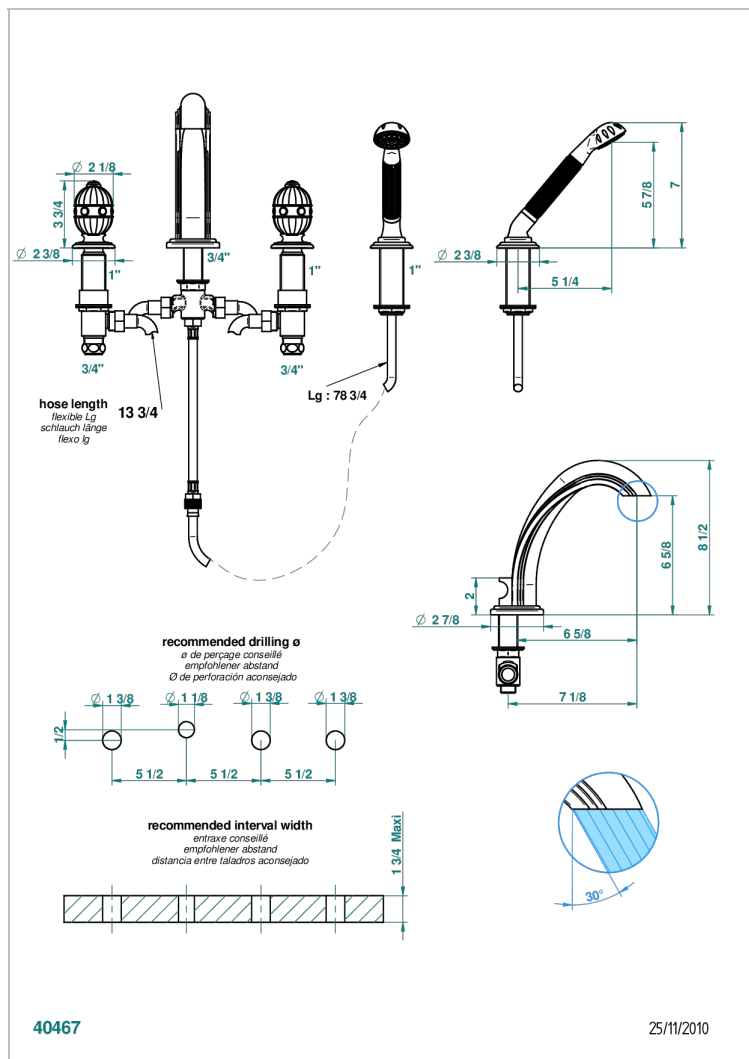

AMBOISE MALACHITE

A1J-112BG

Rim mounted 4-hole bath/shower mixer, diverter to goliath spout

THG[®]
PARIS

CHARACTERISTIC

- ACS : 18ACCLY473
- DVGW : DW-6501CO0476
- NF : NF EN 200 - IID/A - Chrome

STANDARDS

AVAILABLE FINITIONS

Antique nickel - H28
Black ceram - D30
Blush PVD - H62
Brass color PVD - H49
Brown bronze color PVD - F33
Gold color PVD - H52

Graphite PVD - H64
Matt Umber PVD - H67
Matt blush PVD - H60
Matt brass color PVD - H50
Matt brown bronze color PVD - F34
Matt chrome - C02