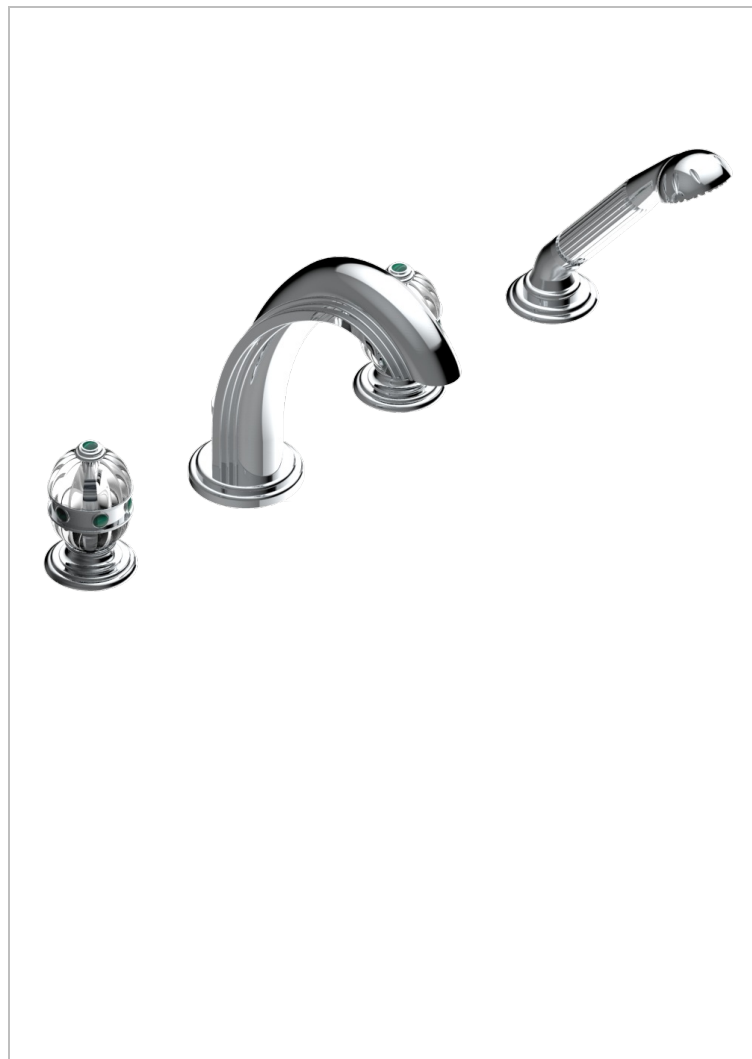

AMBOISE MALACHITE

A1J-112BG

Rim mounted 4-hole bath/shower mixer, diverter to goliath spout

THG[®]
PARIS

CHARACTERISTIC

- ACS : 18ACCLY473
- DVGW : DW-6501CO0476
- NF : NF EN 200 - IID/A - Chrome

STANDARDS

AVAILABLE FINITIONS

Antique nickel - H28
Black ceram - D30
Blush PVD - H62
Brass color PVD - H49
Brown bronze color PVD - F33
Gold color PVD - H52

Graphite PVD - H64
Matt Umber PVD - H67
Matt blush PVD - H60
Matt brass color PVD - H50
Matt brown bronze color PVD - F34
Matt chrome - C02

Matt gold - F07
Matt gold color PVD - H53
Matt graphite PVD - H65
Matt nickel (color finish) - C01
Matt nickel color PVD - H56
Nickel color PVD - H55

Polished chrome (color finish) - A02
Polished chrome / Polished gold (color finish) - G02
Polished gold (color finish) - F01
Polished nickel - B01
Soft gold - F30
Soft matt gold - F31
Umber PVD - H66