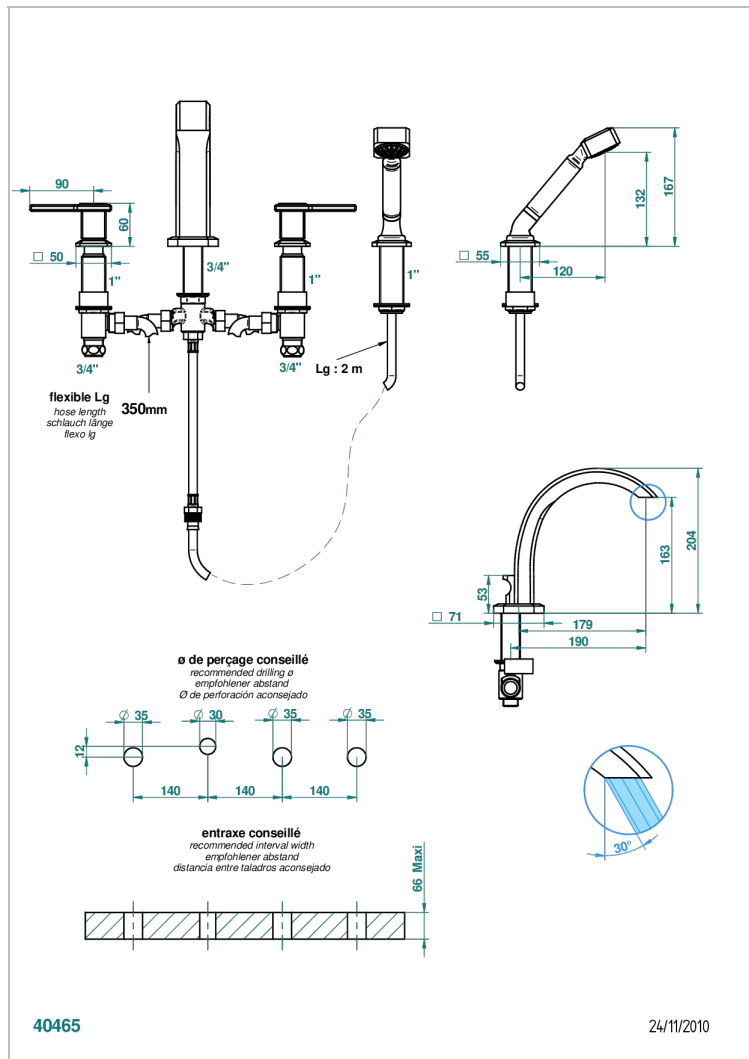

METROPOLIS BLACK CRYSTAL WITH LEVER

A2M-112BG

Rim mounted 4-hole bath/shower mixer, diverter to goliath spout

CHARACTERISTIC

- ACS : 18ACCLY473
- DVGW : DW-6501CQ0589
- NF : NF EN 200 - IID/A - Chrome

STANDARDS

AVAILABLE FINITIONS

Antique nickel - H28
Black ceram - D30
Blush PVD - H62
Brass color PVD - H49
Brown bronze color PVD - F33
Gold color PVD - H52

Graphite PVD - H64
Matt Umber PVD - H67
Matt blush PVD - H60
Matt brass color PVD - H50
Matt brown bronze color PVD - F34
Matt chrome - C02

Matt gold - F07
Matt gold color PVD - H53
Matt graphite PVD - H65
Matt nickel (color finish) - C01
Matt nickel color PVD - H56
Nickel color PVD - H55

Polished chrome (color finish) - A02
Polished chrome / Polished gold (color finish) - G02
Polished gold (color finish) - F01
Polished nickel - B01
Soft gold - F30
Soft matt gold - F31
Umber PVD - H66