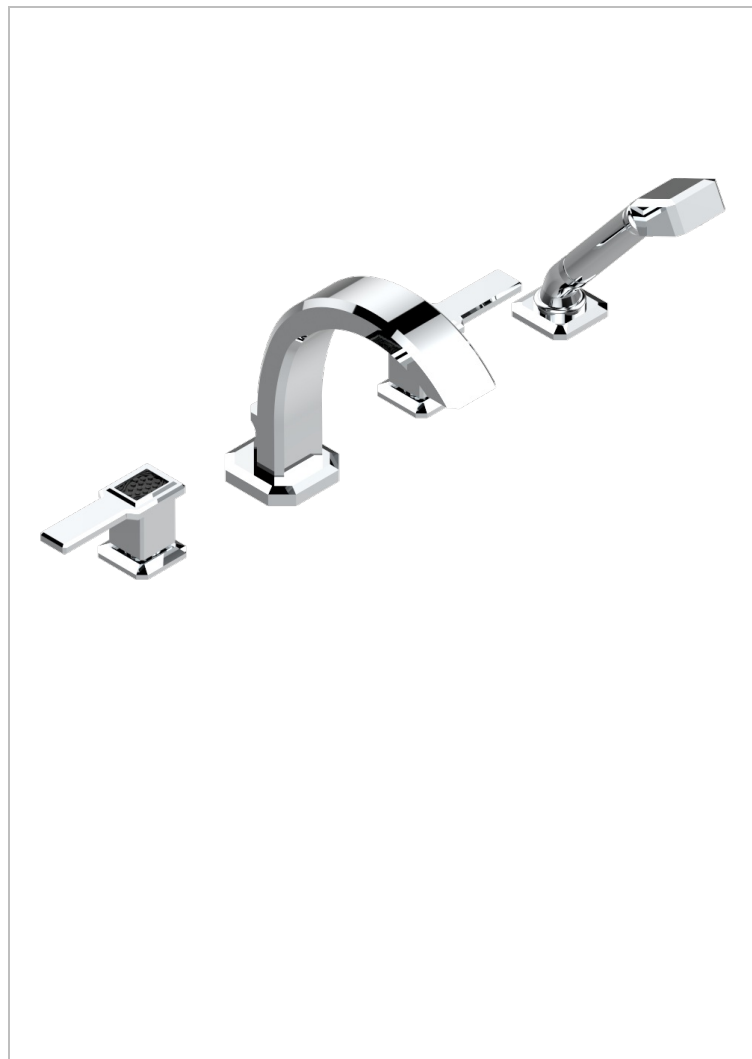

METROPOLIS BLACK CRYSTAL WITH LEVER

A2M-112BG

Rim mounted 4-hole bath/shower mixer, diverter to goliath spout

CHARACTERISTIC

- ACS : 18ACCLY473
- DVGW : DW-6501CQ0589
- NF : NF EN 200 - IID/A - Chrome

STANDARDS

AVAILABLE FINITIONS

Antique nickel - H28
Black ceram - D30
Blush PVD - H62
Brass color PVD - H49
Brown bronze color PVD - F33
Gold color PVD - H52

Graphite PVD - H64
Matt Umber PVD - H67
Matt blush PVD - H60
Matt brass color PVD - H50
Matt brown bronze color PVD - F34
Matt chrome - C02