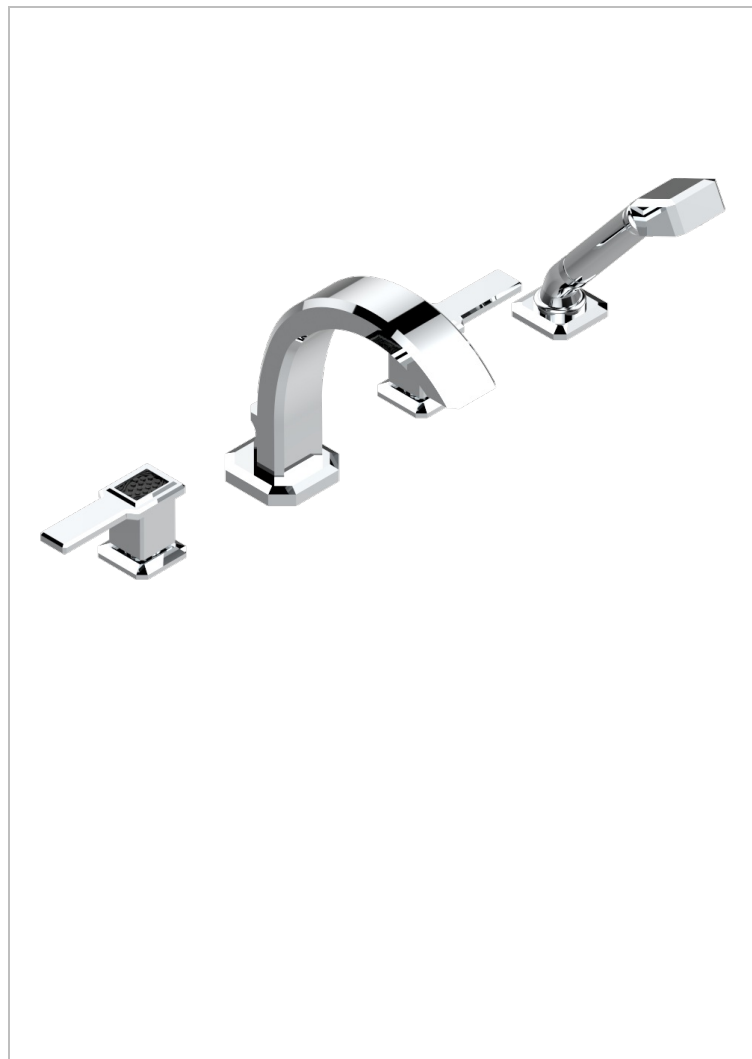

METROPOLIS BLACK CRYSTAL WITH LEVER

A2M-112BG

Rim mounted 4-hole bath/shower mixer, diverter to goliath spout

CHARACTERISTIC

- ACS : 18ACCLY473
- DVGW : DW-6501CQ0589
- NF : NF EN 200 - IID/A - Chrome

STANDARDS

AVAILABLE FINITIONS

Antique nickel - H28
Black ceram - D30
Blush PVD - H62
Brass color PVD - H49
Brown bronze color PVD - F33
Gold color PVD - H52

Graphite PVD - H64
Matt Umber PVD - H67
Matt blush PVD - H60
Matt brass color PVD - H50
Matt brown bronze color PVD - F34
Matt chrome - C02

Umber PVD - H66