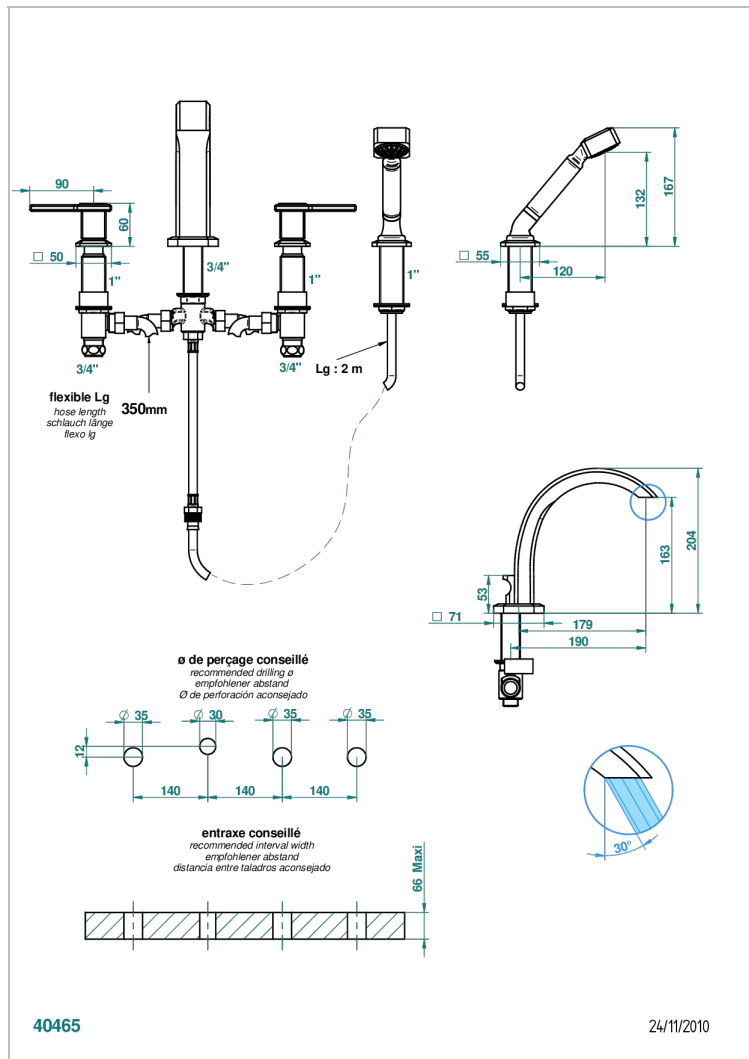

METROPOLIS BLACK CRYSTAL WITH LEVER

A2M-112BG

Rim mounted 4-hole bath/shower mixer, diverter to goliath spout

CHARACTERISTIC

- ACS : 18ACCLY473
- DVGW : DW-6501CQ0589
- NF : NF EN 200 - IID/A - Chrome

STANDARDS

AVAILABLE FINITIONS

Antique nickel - H28
Black ceram - D30
Blush PVD - H62
Brass color PVD - H49
Brown bronze color PVD - F33
Gold color PVD - H52

Graphite PVD - H64
Matt Umber PVD - H67
Matt blush PVD - H60
Matt brass color PVD - H50
Matt brown bronze color PVD - F34
Matt chrome - C02

Umber PVD - H66