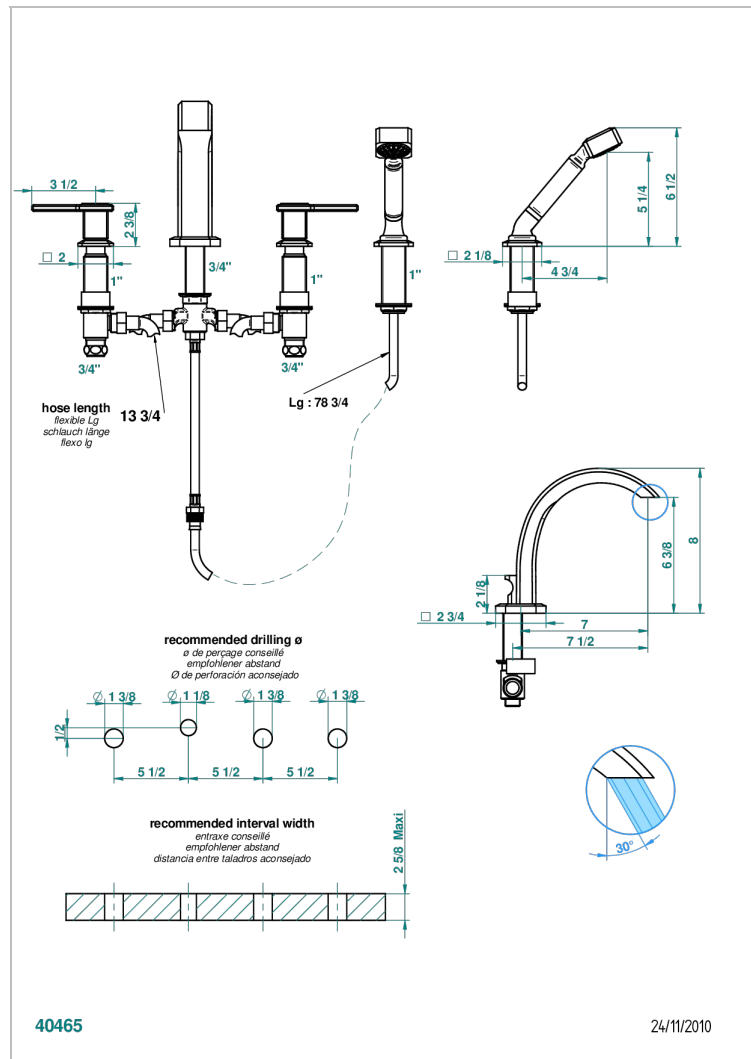

# METROPOLIS BLACK CRYSTAL WITH LEVER

A2M-112BG

Rim mounted 4-hole bath/shower mixer, diverter to goliath spout

## CHARACTERISTIC

- ACS : 18ACCLY473
- DVGW : DW-6501CQ0589
- NF : NF EN 200 - IID/A - Chrome