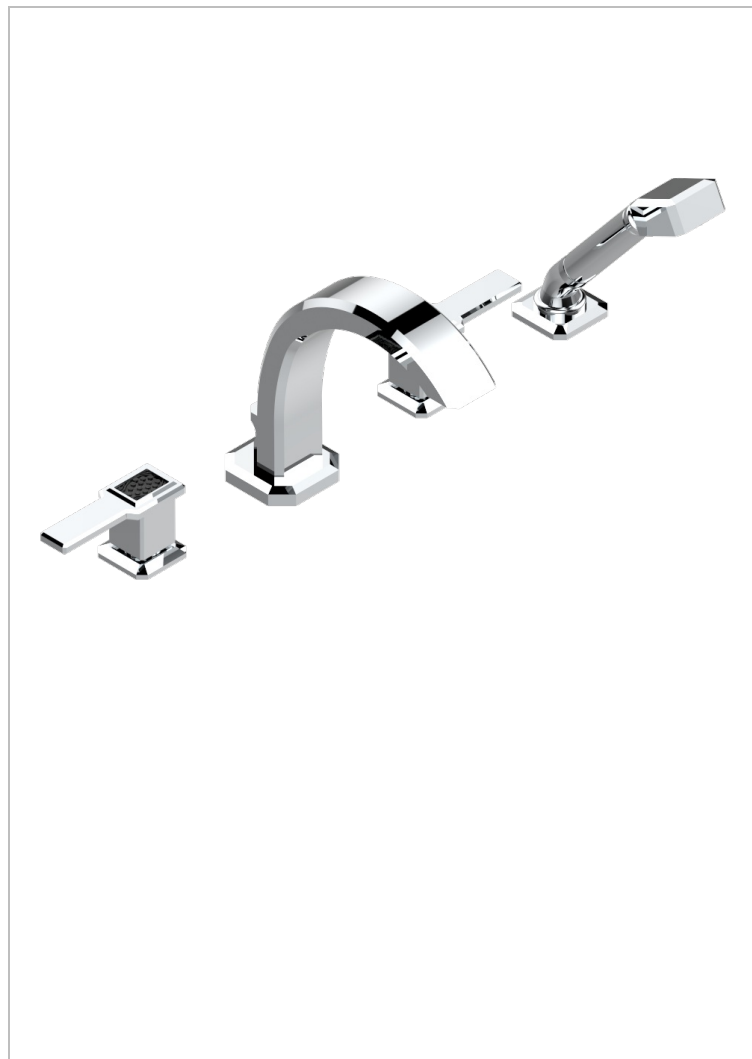

# METROPOLIS BLACK CRYSTAL WITH LEVER

A2M-112BG

Rim mounted 4-hole bath/shower mixer, diverter to goliath spout

## CHARACTERISTIC

- ACS : 18ACCLY473
- DVGW : DW-6501CQ0589
- NF : NF EN 200 - IID/A - Chrome

## AVAILABLE FINITIONS

Antique nickel - H28  
Black ceram - D30  
Blush PVD - H62  
Brass color PVD - H49  
Brown bronze color PVD - F33  
Gold color PVD - H52

Graphite PVD - H64  
Matt Umber PVD - H67  
Matt blush PVD - H60  
Matt brass color PVD - H50  
Matt brown bronze color PVD - F34  
Matt chrome - C02