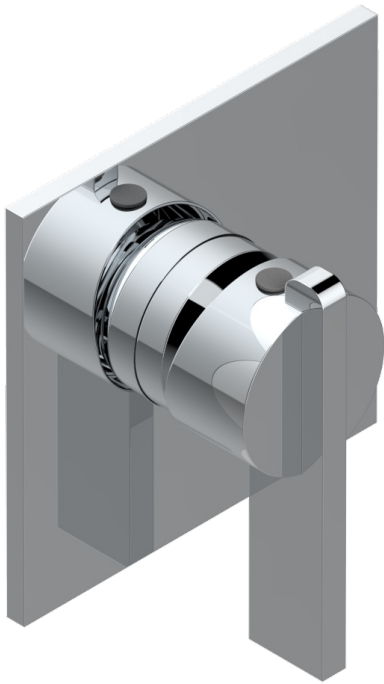

LE 11 WITH LEVER HANDLES

U2B-6540B

Wall shower mixer trim

40456

18/01/2023

CHARACTERISTIC

- Le 11 with lever handles
- Wall shower mixer trim

RELATED SKU'S

- Ref. G00-6540A/US Built-in part for wall mounted flush fit shower mixer 2 inlets 1/2" -1 outlet 1/2" -US model

AVAILABLE FINITIONS

Black ceram - D30

Blush PVD - H62

Brass color PVD - H49

Brown bronze color PVD - F33