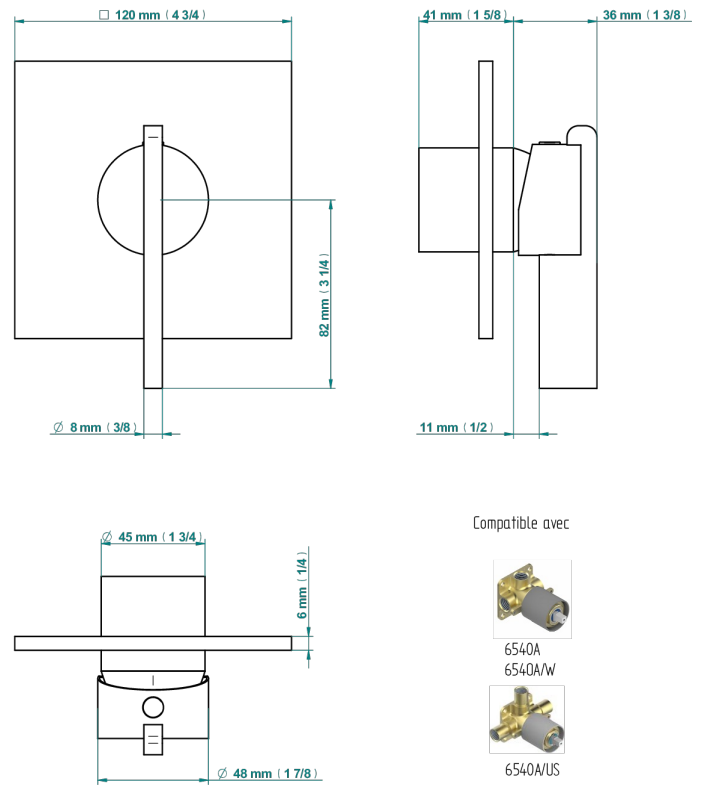

LE 11 WITH LEVER HANDLES

U2B-6540B

Wall shower mixer trim

40456

18/01/2023

CHARACTERISTIC

- Le 11 with lever handles
- Wall shower mixer trim

RELATED SKU'S

- Ref. G00-6540A/US Built-in part for wall mounted flush fit shower mixer 2 inlets 1/2" -1 outlet 1/2" -US model

AVAILABLE FINITIONS

Black ceram - D30

Blush PVD - H62

Brass color PVD - H49

Brown bronze color PVD - F33