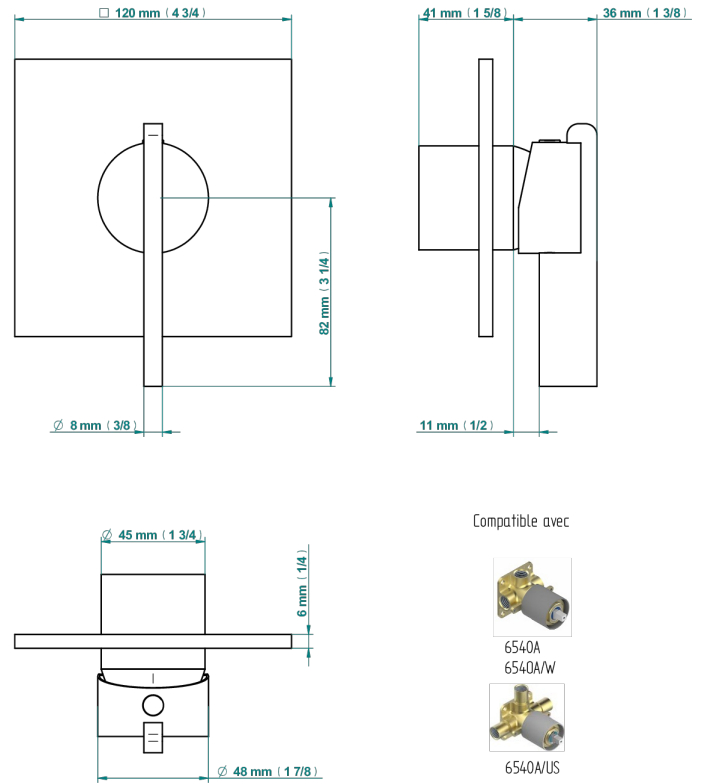

# LE 11

U2A-6540B

Wall shower mixer trim

40456

18/01/2023

## CHARACTERISTIC

- Le 11
- Wall shower mixer trim

## RELATED SKU'S

- Ref. G00-6540A/US Built-in part for wall mounted flush fit shower mixer 2 inlets 1/2" -1 outlet 1/2" -US model