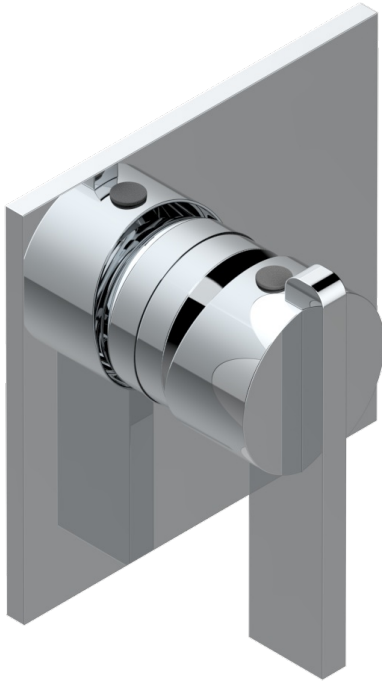

# LE 11

U2A-6540B

Wall shower mixer trim

40456

18/01/2023

## CHARACTERISTIC

- Le 11
- Wall shower mixer trim

## RELATED SKU'S

- Ref. G00-6540A/US Built-in part for wall mounted flush fit shower mixer 2 inlets 1/2" -1 outlet 1/2" -US model