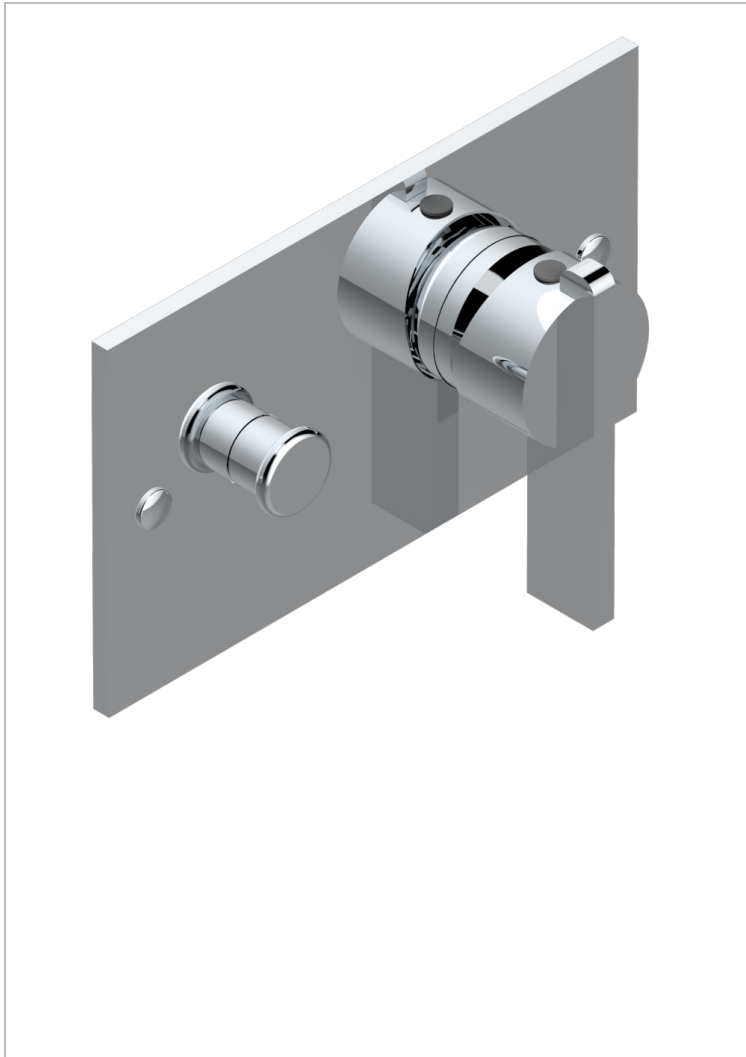

LE 11 WITH LEVER HANDLES

U2B-6550B

Trim only for wall shower mixer with diverter

CHARACTERISTIC

- Le 11 with lever handles
- Trim only for wall shower mixer with diverter

AVAILABLE FINITIONS

Black ceram - D30
Blush PVD - H62
Brass color PVD - H49
Brown bronze color PVD - F33
Chrome polished - A02
Chrome polished / gold polished - G02

Copper antique matt, coated - H07
Gold color PVD - H52
Gold mat - F07
Gold polished - F01
Graphite PVD - H64
Light coated bronze - D01

Matt Umber PVD - H67
Matt blush PVD - H60
Matt brass color PVD - H50
Matt brown bronze color PVD - F34
Matt chrome (American satin) - C02
Matt gold color PVD - H53