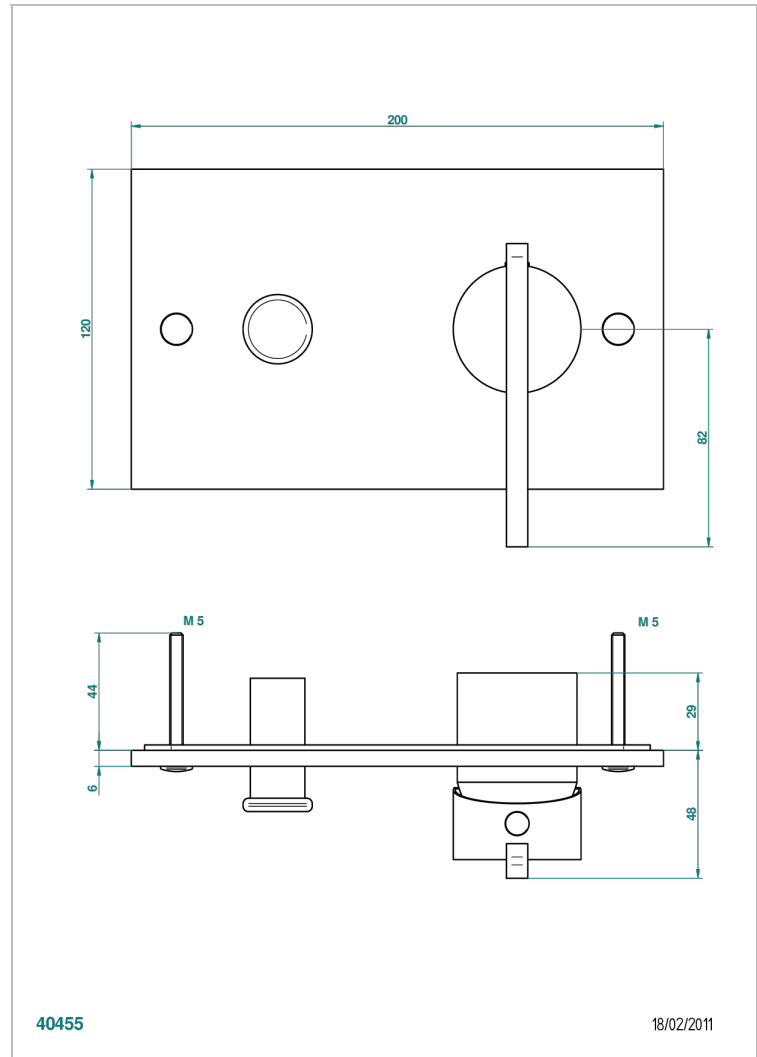

LE 11 WITH LEVER HANDLES

U2B-6550B

Trim only for wall shower mixer with diverter

CHARACTERISTIC

- Le 11 with lever handles
- Trim only for wall shower mixer with diverter

AVAILABLE FINITIONS

Black ceram - D30
Blush PVD - H62
Brass color PVD - H49
Brown bronze color PVD - F33
Chrome polished - A02
Chrome polished / gold polished - G02