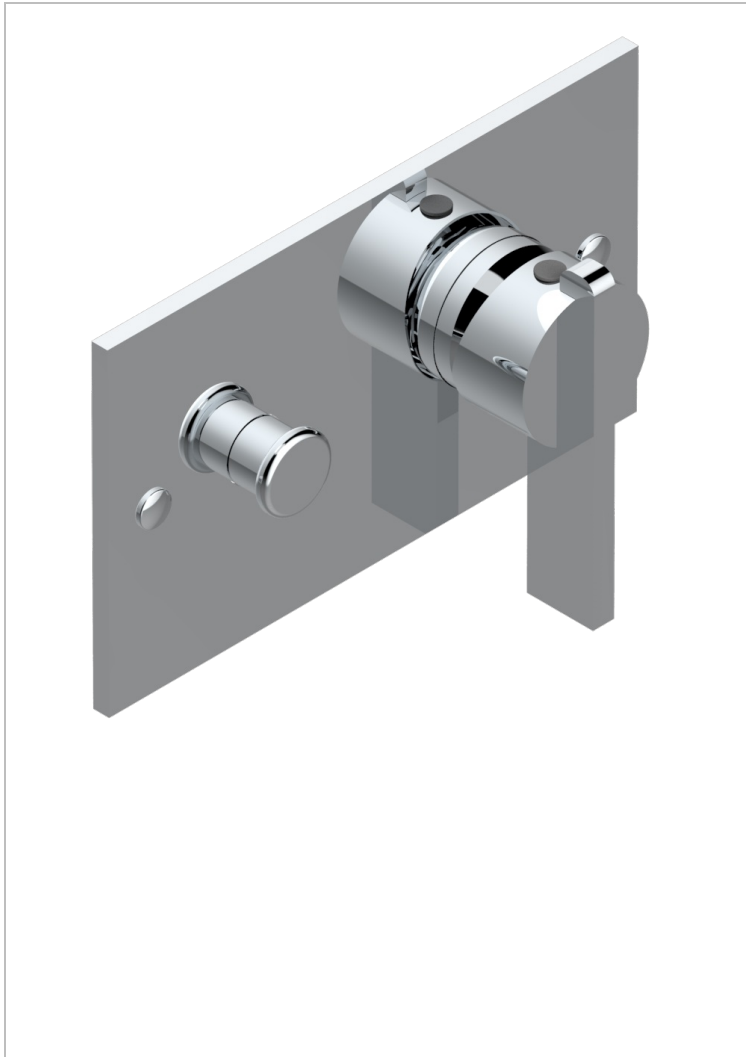

LE 11 WITH LEVER HANDLES

U2B-6550B

Trim only for wall shower mixer with diverter

THG[®]
PARIS

CHARACTERISTIC

- Le 11 with lever handles
- Trim only for wall shower mixer with diverter

AVAILABLE FINITIONS

Black ceram - D30
Blush PVD - H62
Brass color PVD - H49
Brown bronze color PVD - F33
Chrome polished - A02
Chrome polished / gold polished - G02

Copper antique matt, coated - H07
Gold color PVD - H52
Gold mat - F07
Gold polished - F01
Graphite PVD - H64
Light coated bronze - D01

Matt Umber PVD - H67
Matt blush PVD - H60
Matt brass color PVD - H50
Matt brown bronze color PVD - F34
Matt chrome (American satin) - C02
Matt gold color PVD - H53