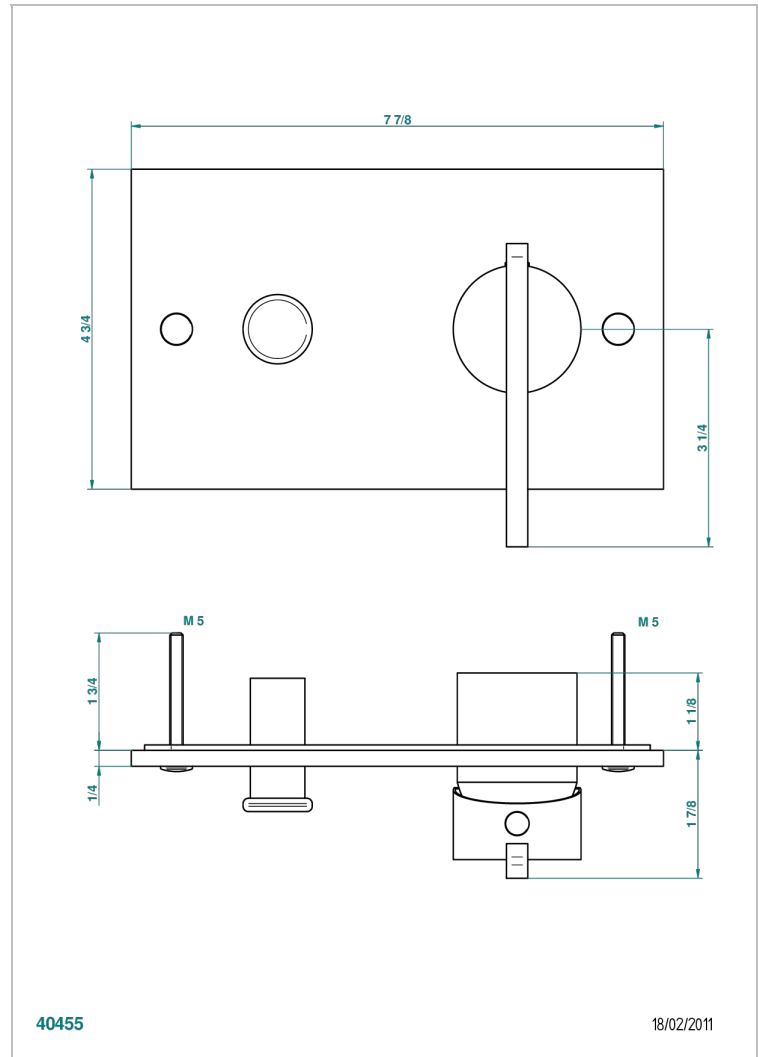

LE 11 WITH LEVER HANDLES

U2B-6550B

Trim only for wall shower mixer with diverter

THG[®]
PARIS

CHARACTERISTIC

- Le 11 with lever handles
- Trim only for wall shower mixer with diverter

AVAILABLE FINITIONS

Black ceram - D30
Blush PVD - H62
Brass color PVD - H49
Brown bronze color PVD - F33
Chrome polished - A02
Chrome polished / gold polished - G02