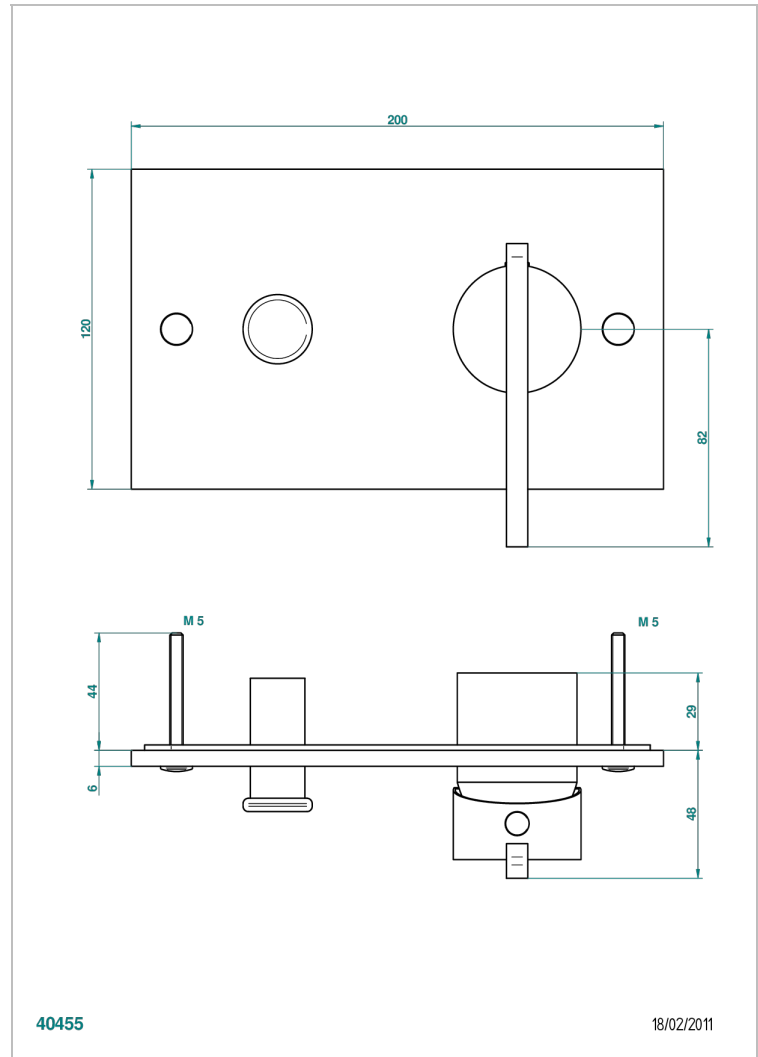

LE 11

U2A-6550B

Trim only for wall shower mixer with diverter

CHARACTERISTIC

- Le 11
- Trim only for wall shower mixer with diverter

AVAILABLE FINITIONS

Black ceram - D30
Blush PVD - H62
Brass color PVD - H49
Brown bronze color PVD - F33
Chrome polished - A02
Chrome polished / gold polished - G02