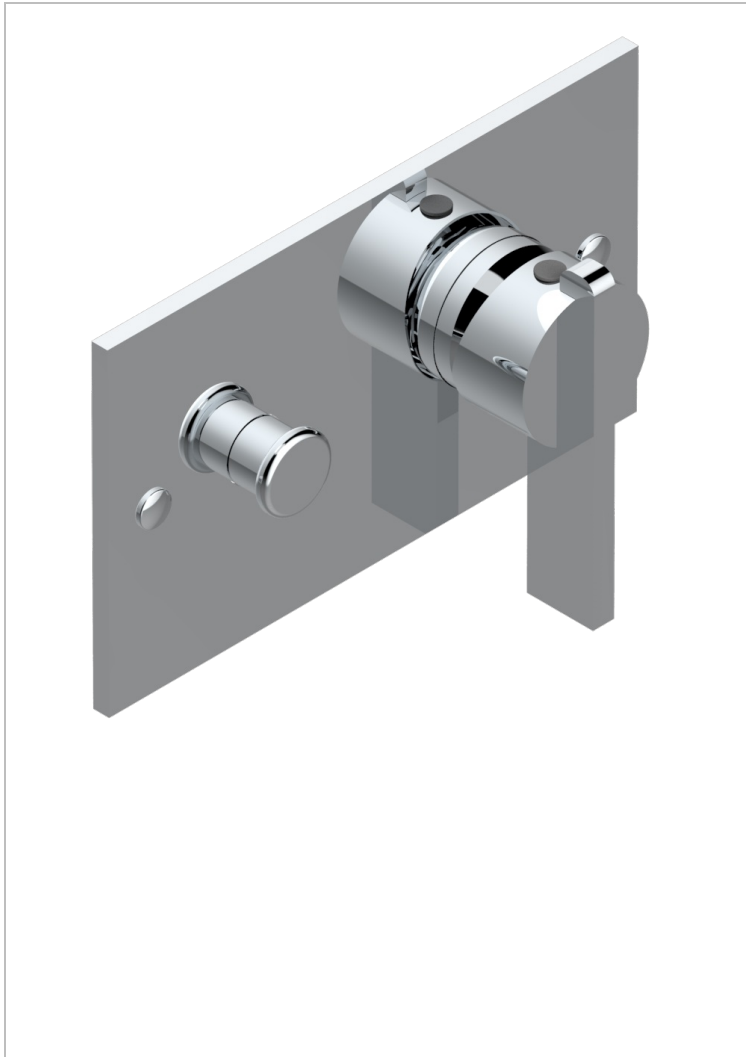

LE 11

U2A-6550B

Trim only for wall shower mixer with diverter

CHARACTERISTIC

- Le 11
- Trim only for wall shower mixer with diverter

AVAILABLE FINITIONS

Black ceram - D30
Blush PVD - H62
Brass color PVD - H49
Brown bronze color PVD - F33
Chrome polished - A02
Chrome polished / gold polished - G02

Copper antique matt, coated - H07
Gold color PVD - H52
Gold mat - F07
Gold polished - F01
Graphite PVD - H64
Light coated bronze - D01

Matt Umber PVD - H67
Matt blush PVD - H60
Matt brass color PVD - H50
Matt brown bronze color PVD - F34
Matt chrome (American satin) - C02
Matt gold color PVD - H53