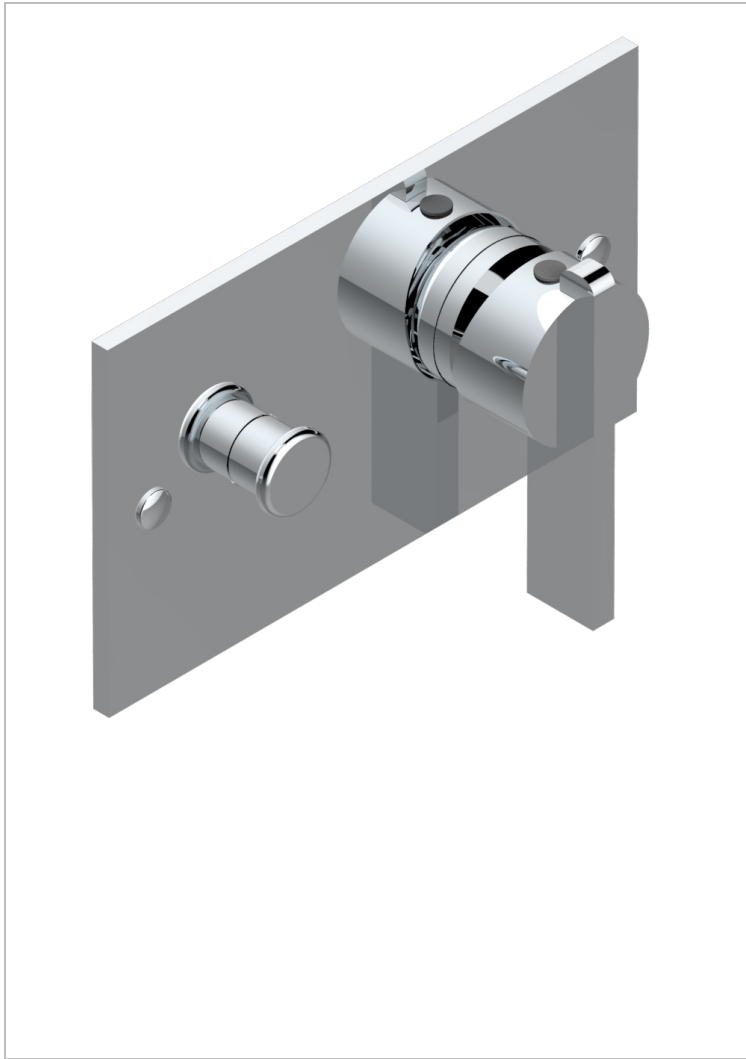

LE 11

U2A-6550B

Trim only for wall shower mixer with diverter

CHARACTERISTIC

- Le 11
- Trim only for wall shower mixer with diverter

AVAILABLE FINITIONS

Black ceram - D30
Blush PVD - H62
Brass color PVD - H49
Brown bronze color PVD - F33
Chrome polished - A02
Chrome polished / gold polished - G02

Copper antique matt, coated - H07
Gold color PVD - H52
Gold mat - F07
Gold polished - F01
Graphite PVD - H64
Light coated bronze - D01

Matt Umber PVD - H67
Matt blush PVD - H60
Matt brass color PVD - H50
Matt brown bronze color PVD - F34
Matt chrome (American satin) - C02
Matt gold color PVD - H53