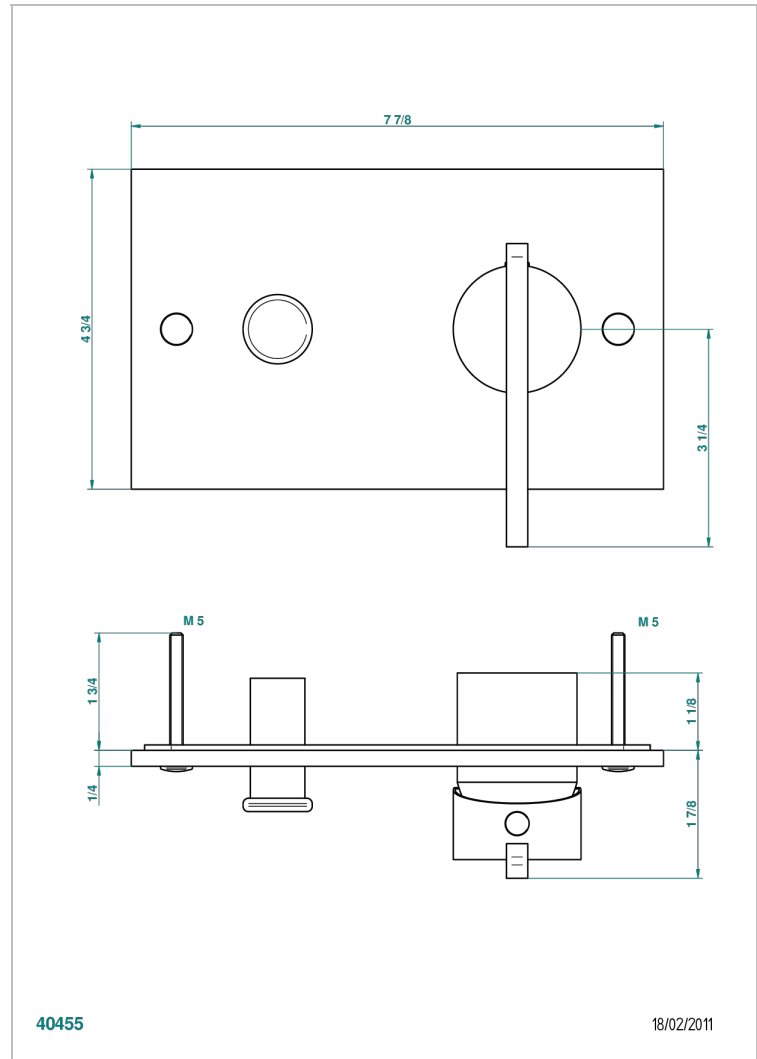

LE 11

U2A-6550B

Trim only for wall shower mixer with diverter

CHARACTERISTIC

- Le 11
- Trim only for wall shower mixer with diverter

AVAILABLE FINITIONS

Black ceram - D30
Blush PVD - H62
Brass color PVD - H49
Brown bronze color PVD - F33
Chrome polished - A02
Chrome polished / gold polished - G02