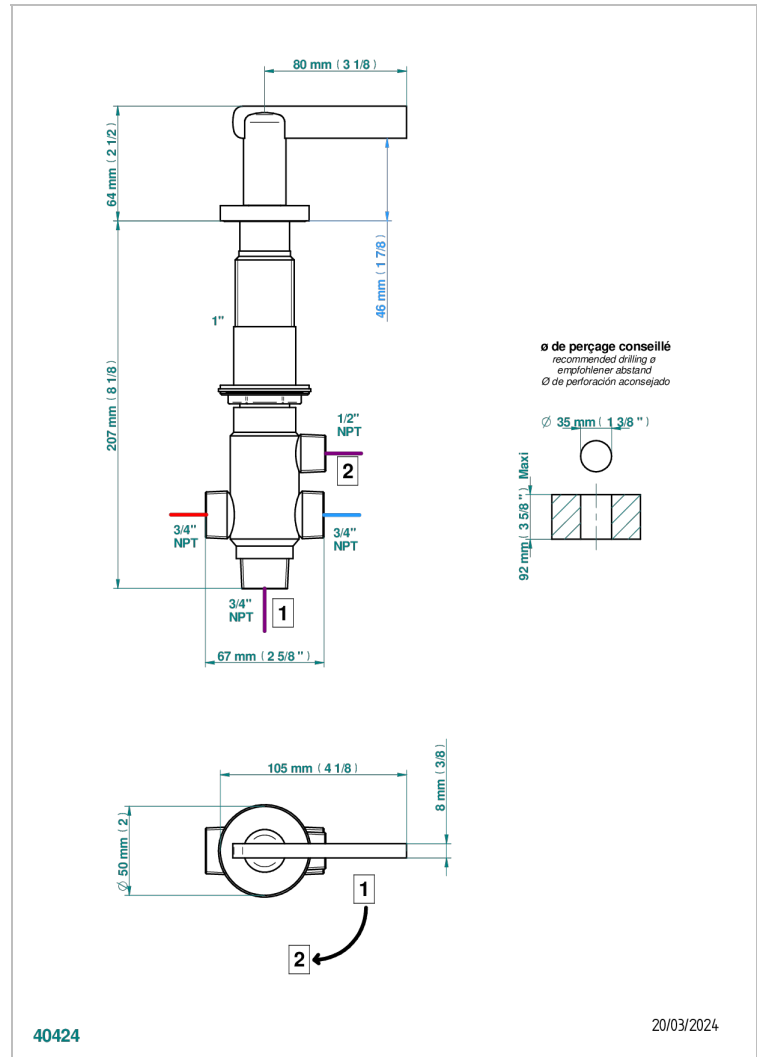

# LE 11 WITH LEVER HANDLES

U2B-504VGUS

2-function deck diverter with trim

## CHARACTERISTIC

- Le 11 with lever handles
- 2-function deck diverter with trim