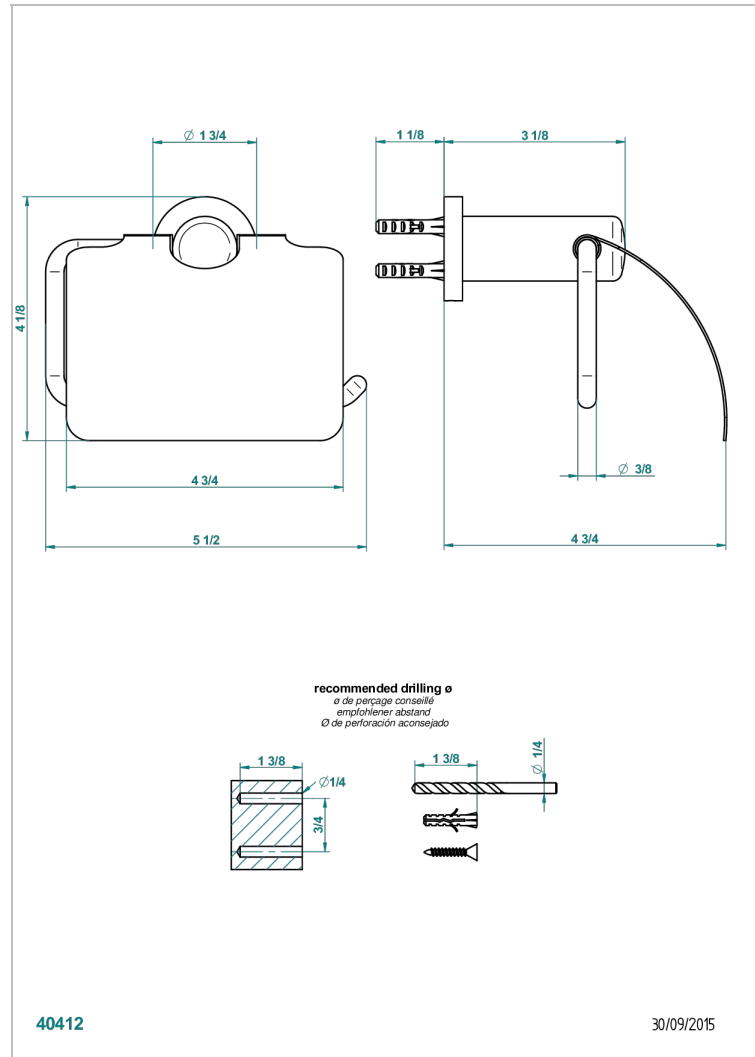

LE 11 WITH LEVER HANDLES

U2B-538AC

Toilet paper holder, single mount with cover

CHARACTERISTIC

- Le 11 with lever handles
- Toilet paper holder, single mount with cover

AVAILABLE FINITIONS

Black ceram - D30
Blush PVD - H62
Brass color PVD - H49
Brown bronze color PVD - F33
Chrome polished - A02
Chrome polished / gold polished - G02