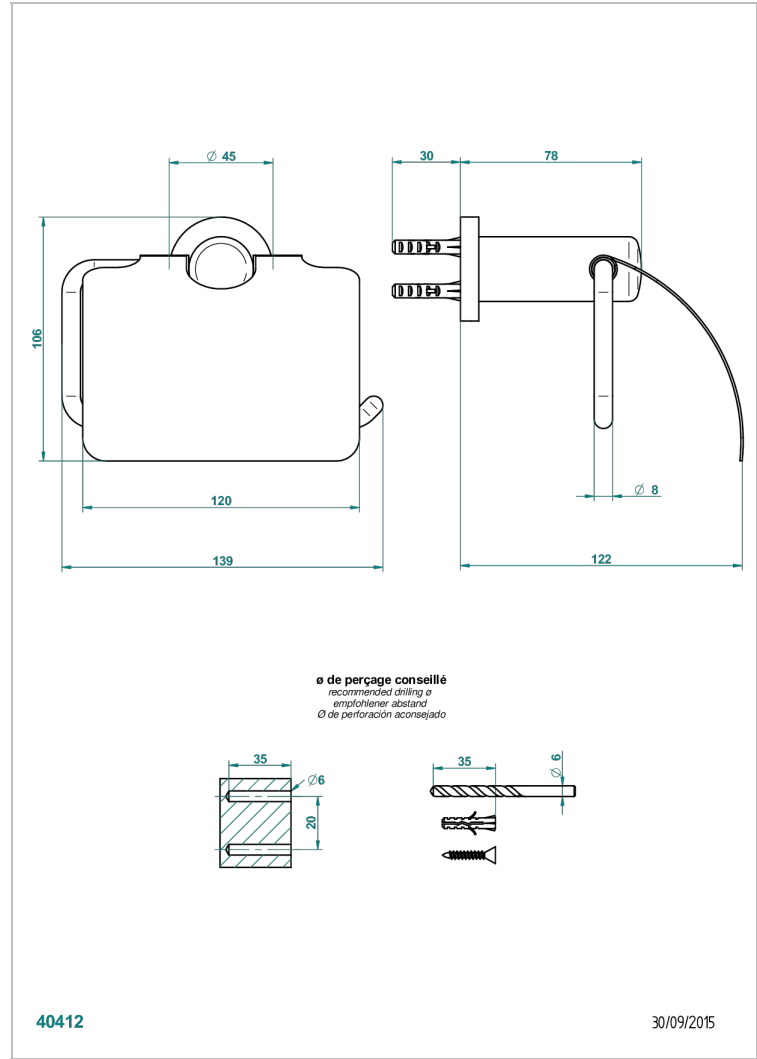

LE 11

U2A-538AC

Toilet paper holder, single mount with cover

CHARACTERISTIC

- Le 11
- Toilet paper holder, single mount with cover

AVAILABLE FINITIONS

Black ceram - D30
Blush PVD - H62
Brass color PVD - H49
Brown bronze color PVD - F33
Chrome polished - A02
Chrome polished / gold polished - G02