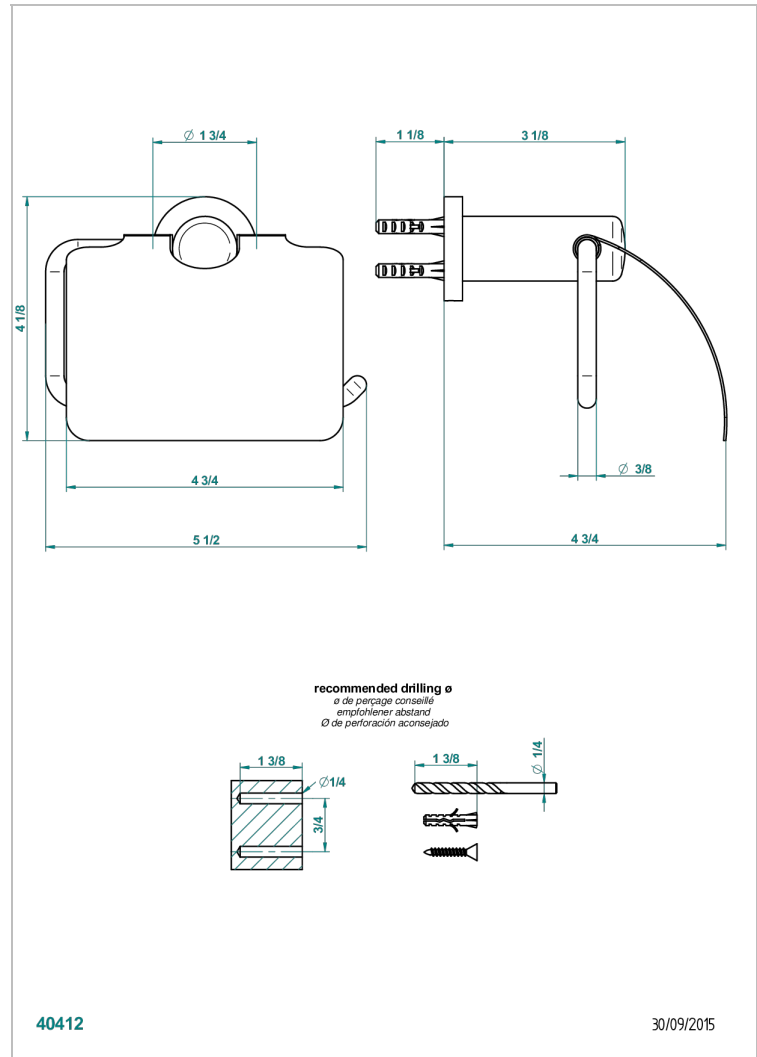

LE 11

U2A-538AC

Toilet paper holder, single mount with cover

CHARACTERISTIC

- Le 11
- Toilet paper holder, single mount with cover

AVAILABLE FINITIONS

Black ceram - D30
Blush PVD - H62
Brass color PVD - H49
Brown bronze color PVD - F33
Chrome polished - A02
Chrome polished / gold polished - G02