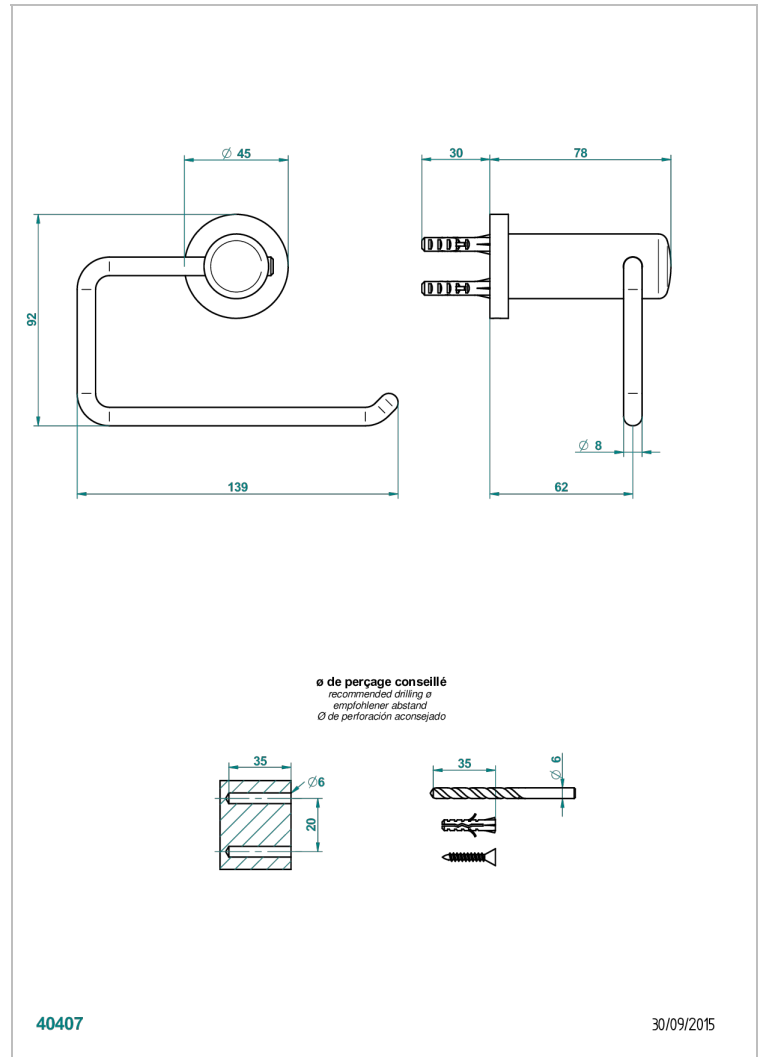

LE 11 WITH LEVER HANDLES

U2B-538A

THG[®]
PARIS

Toilet paper holder, single mount without cover

40407

30/09/2015

CHARACTERISTIC

- Le 11 with lever handles
- Toilet paper holder, single mount without cover