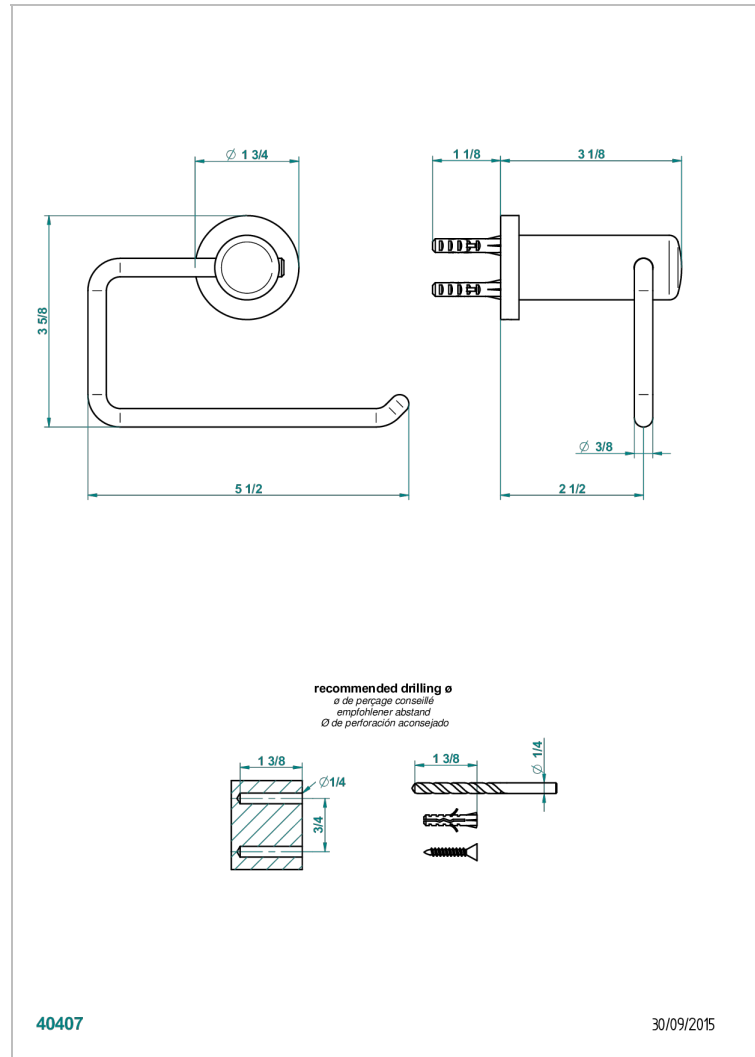

# LE 11 WITH LEVER HANDLES

U2B-538A

THG<sup>®</sup>  
PARIS

Toilet paper holder, single mount without cover

40407

30/09/2015

## CHARACTERISTIC

- Le 11 with lever handles
- Toilet paper holder, single mount without cover