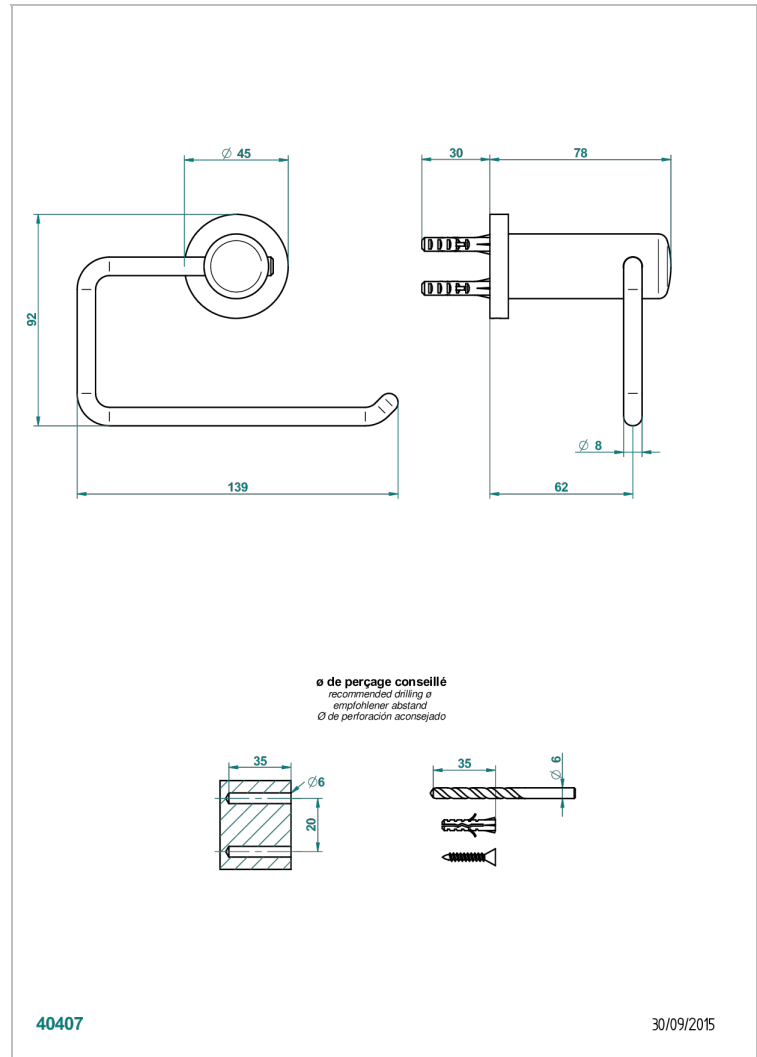

# LE 11 WITH LEVER

U2B-538A

Wall mounted WC paper holder without cover

THG<sup>®</sup>  
PARIS

## CHARACTERISTIC

- Le 11 with lever
- Wall mounted WC paper holder without cover