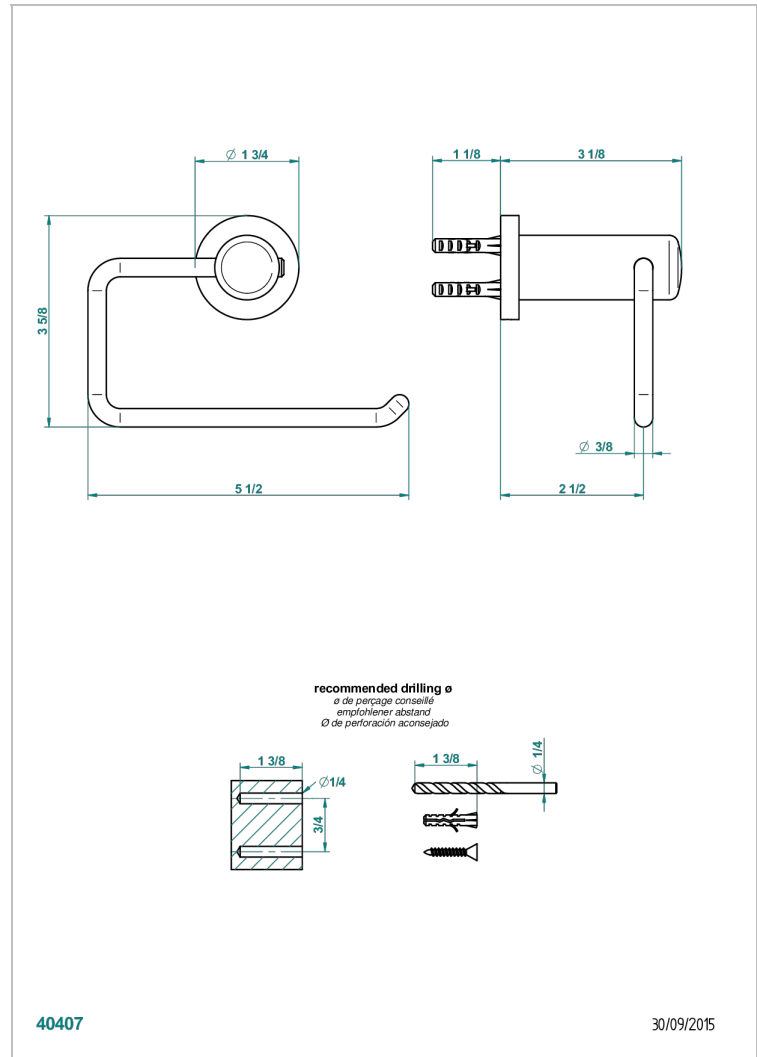

LE 11 WITH LEVER

U2B-538A

Wall mounted WC paper holder without cover

CHARACTERISTIC

- Le 11 with lever
- Wall mounted WC paper holder without cover

AVAILABLE FINITIONS

Antique nickel - H28
Black ceram - D30
Blush PVD - H62
Brass color PVD - H49
Brown bronze color PVD - F33
Gold color PVD - H52

Nickel color PVD - H55
Polished chrome (color finish) - A02
Polished chrome / Polished gold (color finish) - G02
Polished gold (color finish) - F01
Polished nickel - B01
Soft gold - F30

Soft matt gold - F31
Umber PVD - H66
Varnished matt antique red copper (color finish) - H07