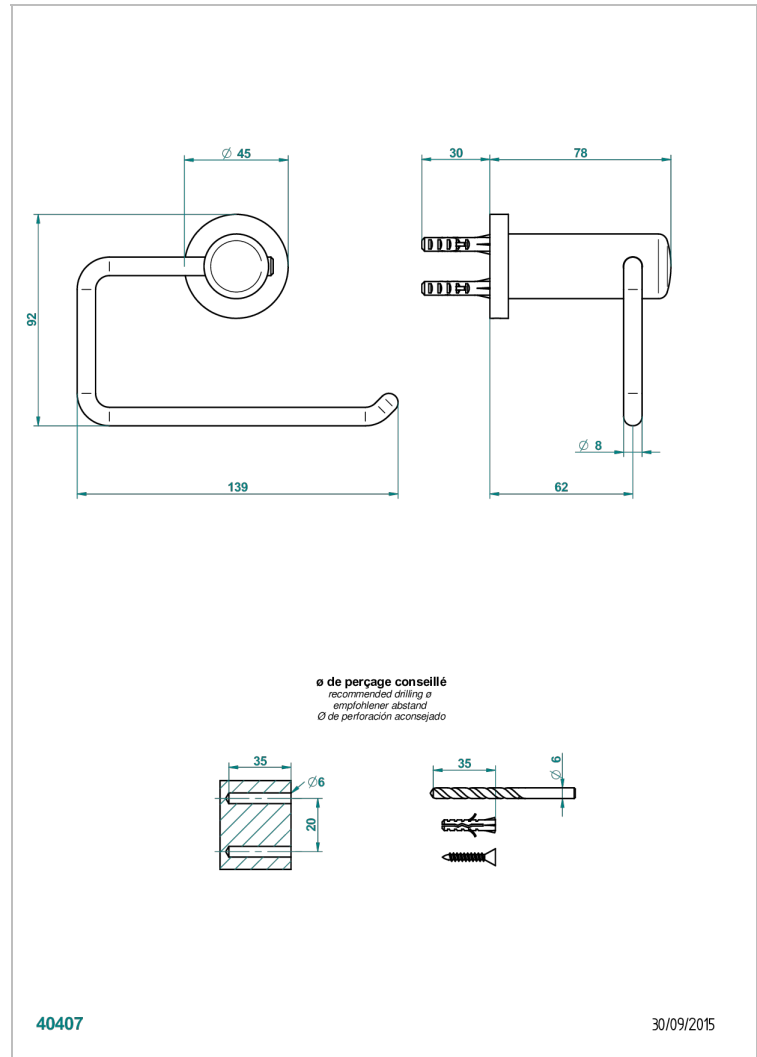

LE 11 WITH LEVER

U2B-538A

Wall mounted WC paper holder without cover

THG[®]
PARIS

CHARACTERISTIC

- Le 11 with lever
- Wall mounted WC paper holder without cover

AVAILABLE FINITIONS

Antique nickel - H28
Black ceram - D30
Blush PVD - H62
Brass color PVD - H49
Brown bronze color PVD - F33
Gold color PVD - H52