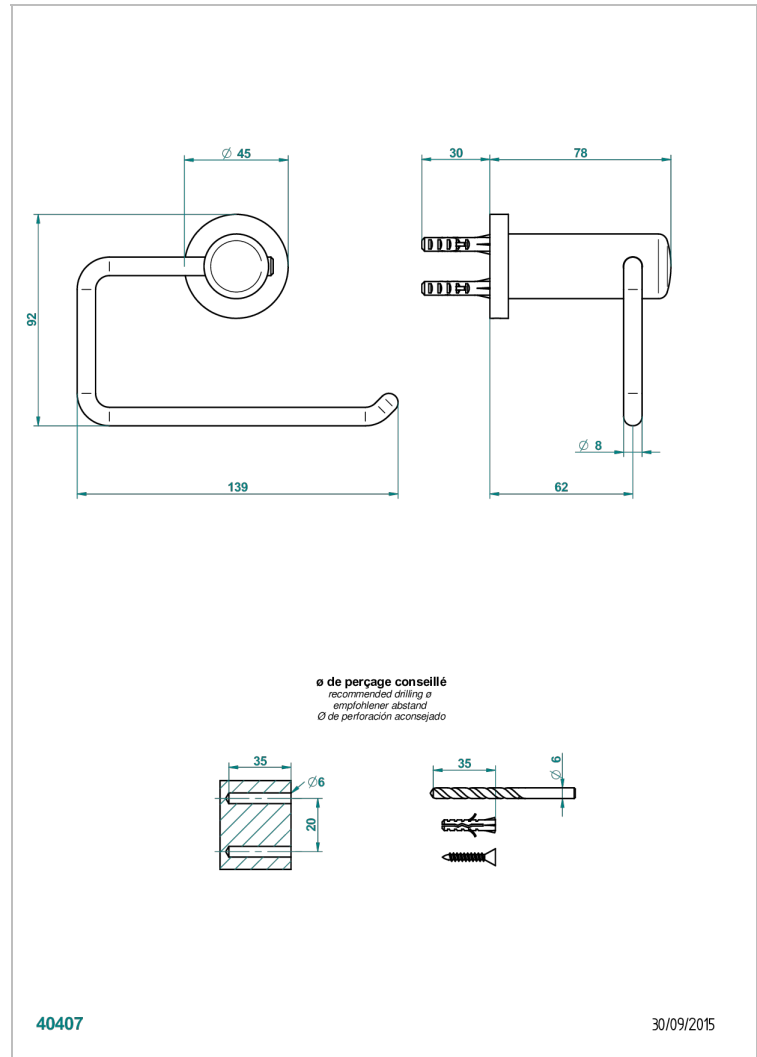

# LE 11 WITH LEVER

U2B-538A

Wall mounted WC paper holder without cover

THG<sup>®</sup>  
PARIS

40407

30/09/2015

## CHARACTERISTIC

- Le 11 with lever
- Wall mounted WC paper holder without cover