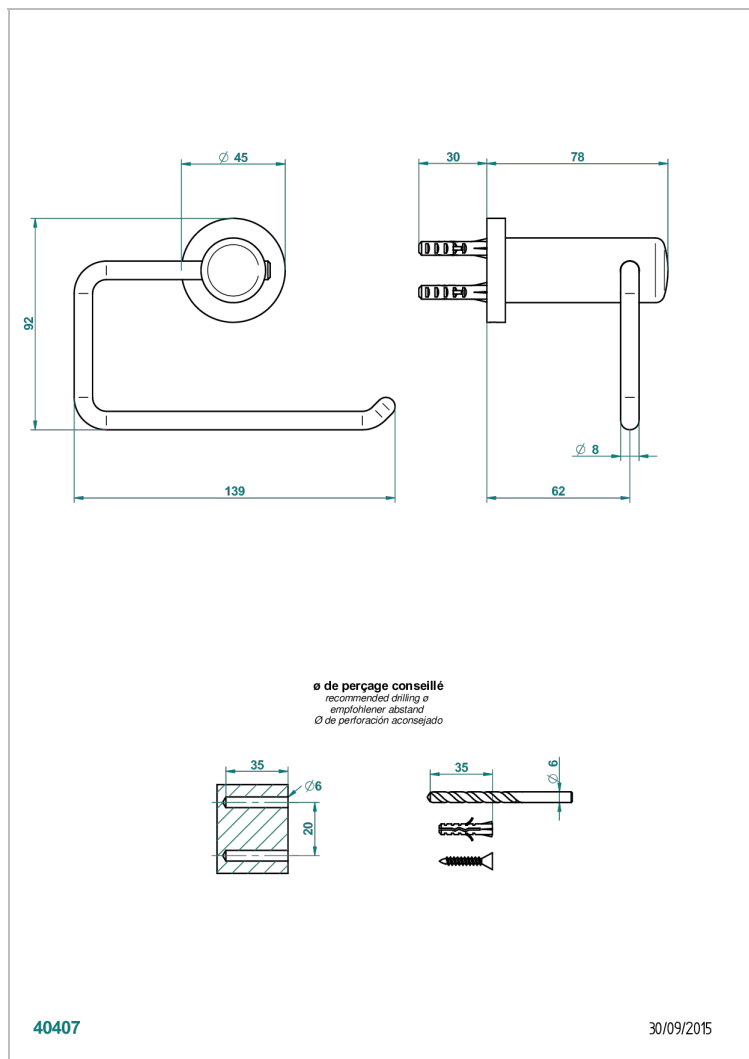

LE 11 WITH LEVER

U2B-538A

无盖手纸架

THG[®]
PARIS

特色

- Le 11 with lever
- 无盖手纸架

可选饰面

Black ceram - D30
Blush PVD - H62
Graphite PVD - H64
Matt Umber PVD - H67
Matt blush PVD - H60
Matt graphite PVD - H65