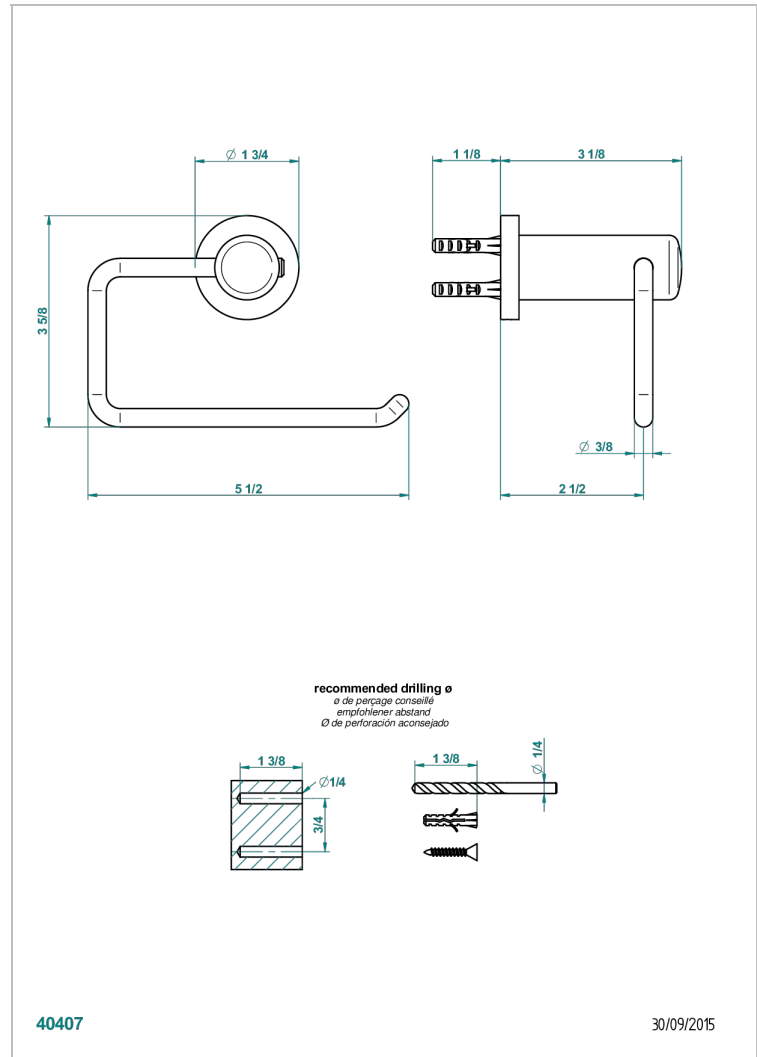

LE 11 WITH LEVER

U2B-538A

Wall mounted WC paper holder without cover

40407

30/09/2015

CHARACTERISTIC

- Le 11 with lever
- Wall mounted WC paper holder without cover

AVAILABLE FINITIONS