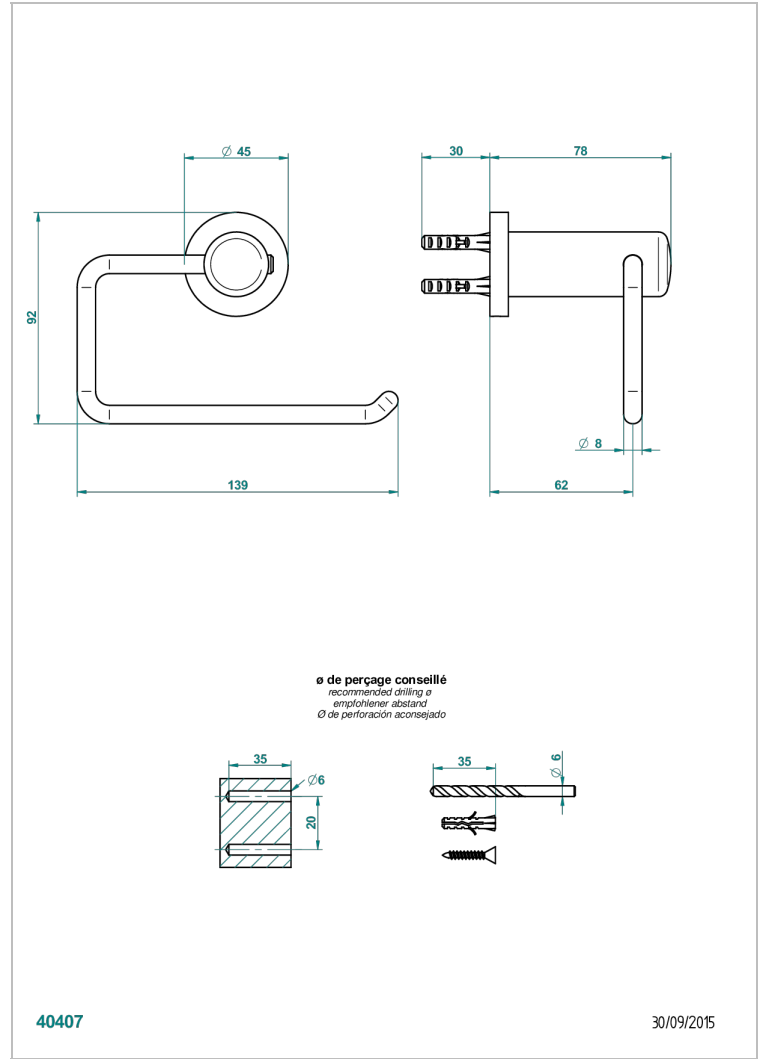

LE 11

U2A-538A

Toilet paper holder, single mount without cover

CHARACTERISTIC

- Le 11
- Toilet paper holder, single mount without cover

AVAILABLE FINITIONS

Black ceram - D30
Blush PVD - H62
Brass color PVD - H49
Brown bronze color PVD - F33
Chrome polished - A02
Chrome polished / gold polished - G02