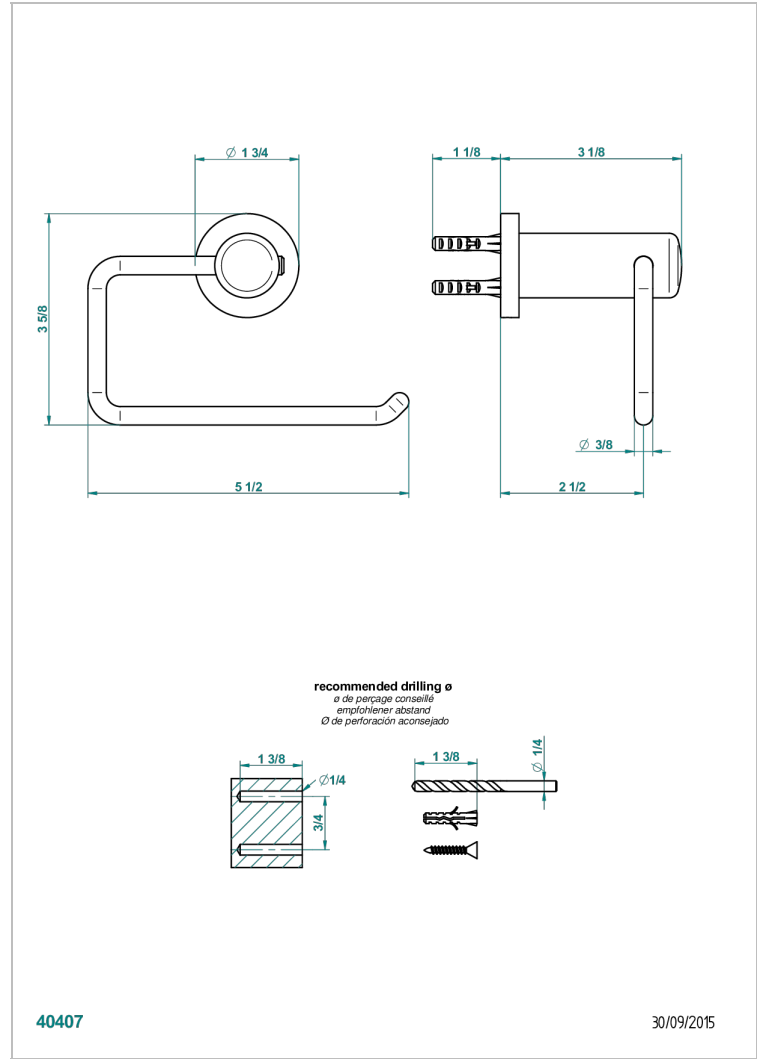

LE 11

U2A-538A

Toilet paper holder, single mount without cover

40407

30/09/2015

CHARACTERISTIC

- Le 11
- Toilet paper holder, single mount without cover

AVAILABLE FINITIONS