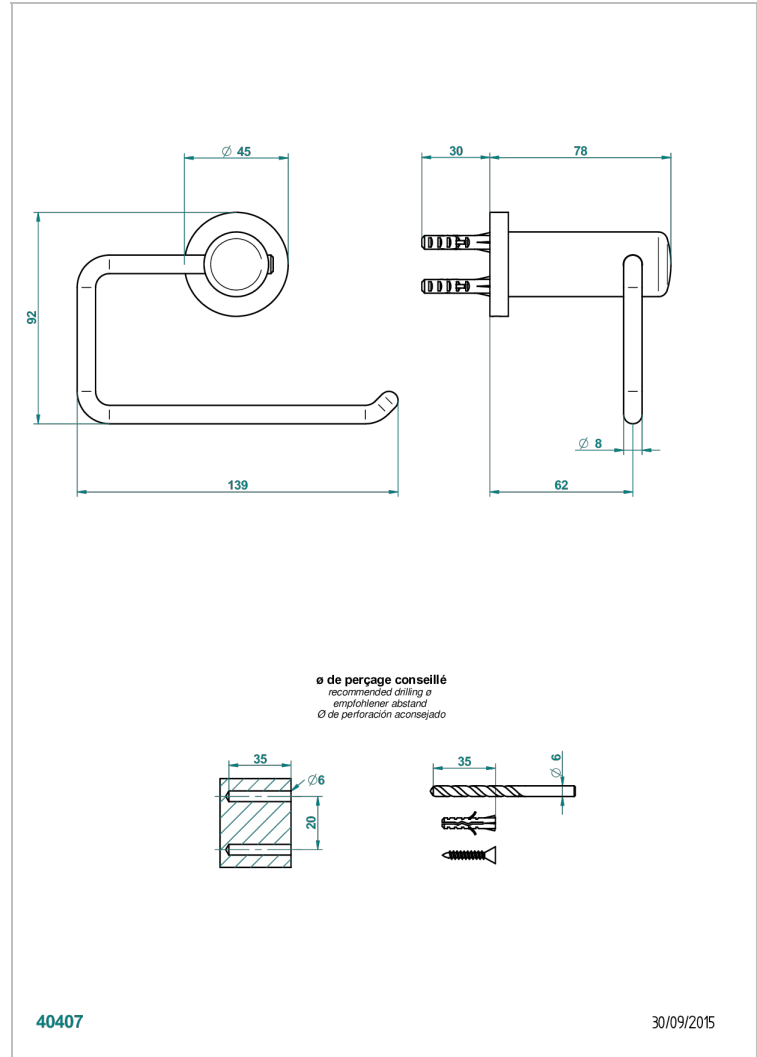

# LE 11

U2A-538A

Wall mounted WC paper holder without cover

40407

30/09/2015

## CHARACTERISTIC

- Le 11
- Wall mounted WC paper holder without cover