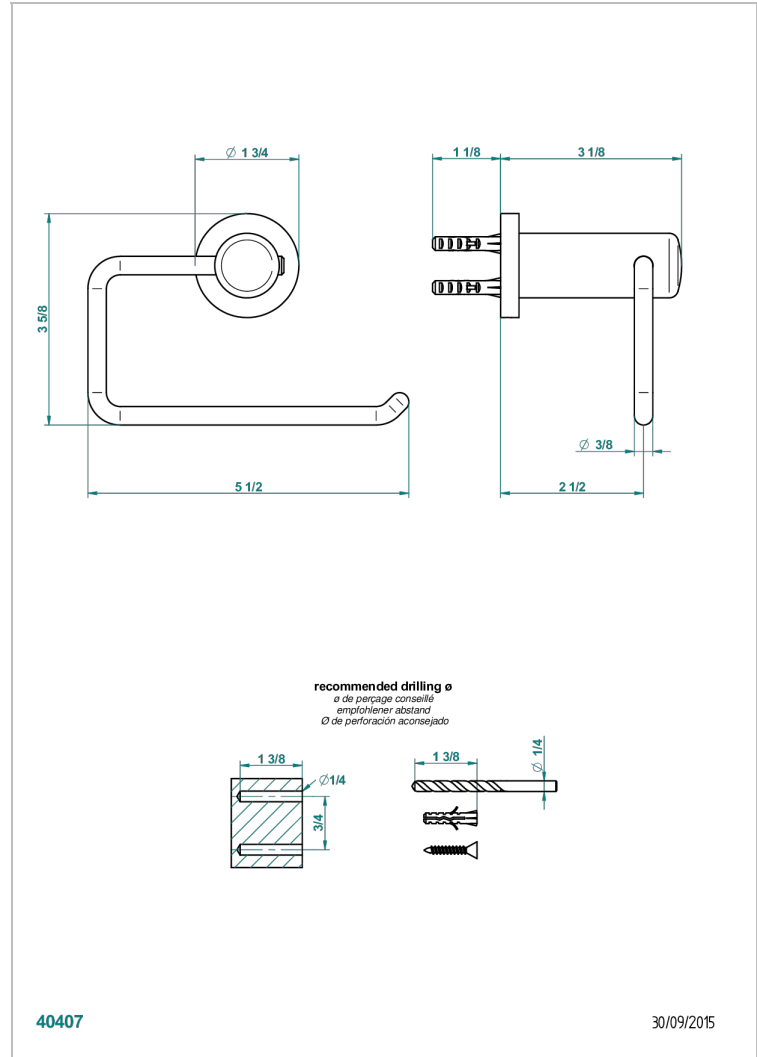

LE 11

U2A-538A

Wall mounted WC paper holder without cover

40407

30/09/2015

CHARACTERISTIC

- Le 11
- Wall mounted WC paper holder without cover

AVAILABLE FINITIONS